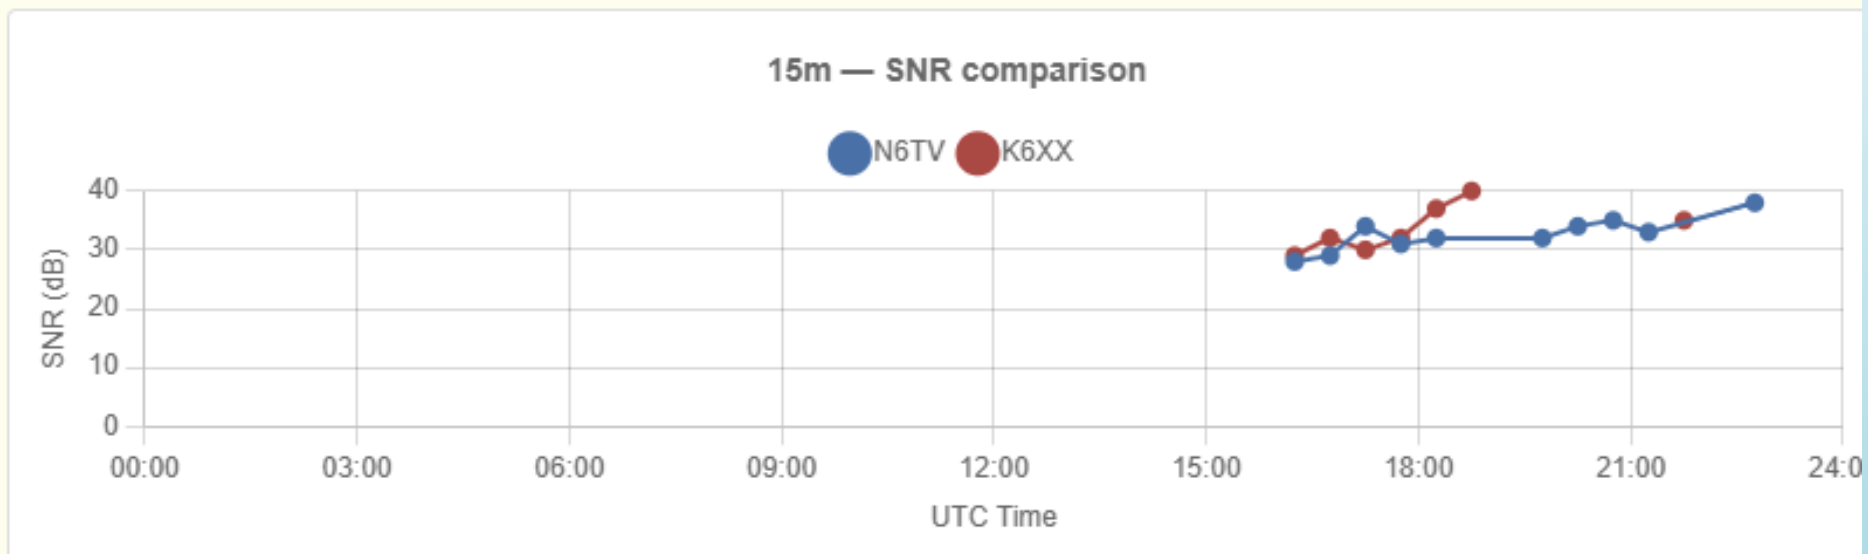

Contest Forum

RBN Spot Analysis Output