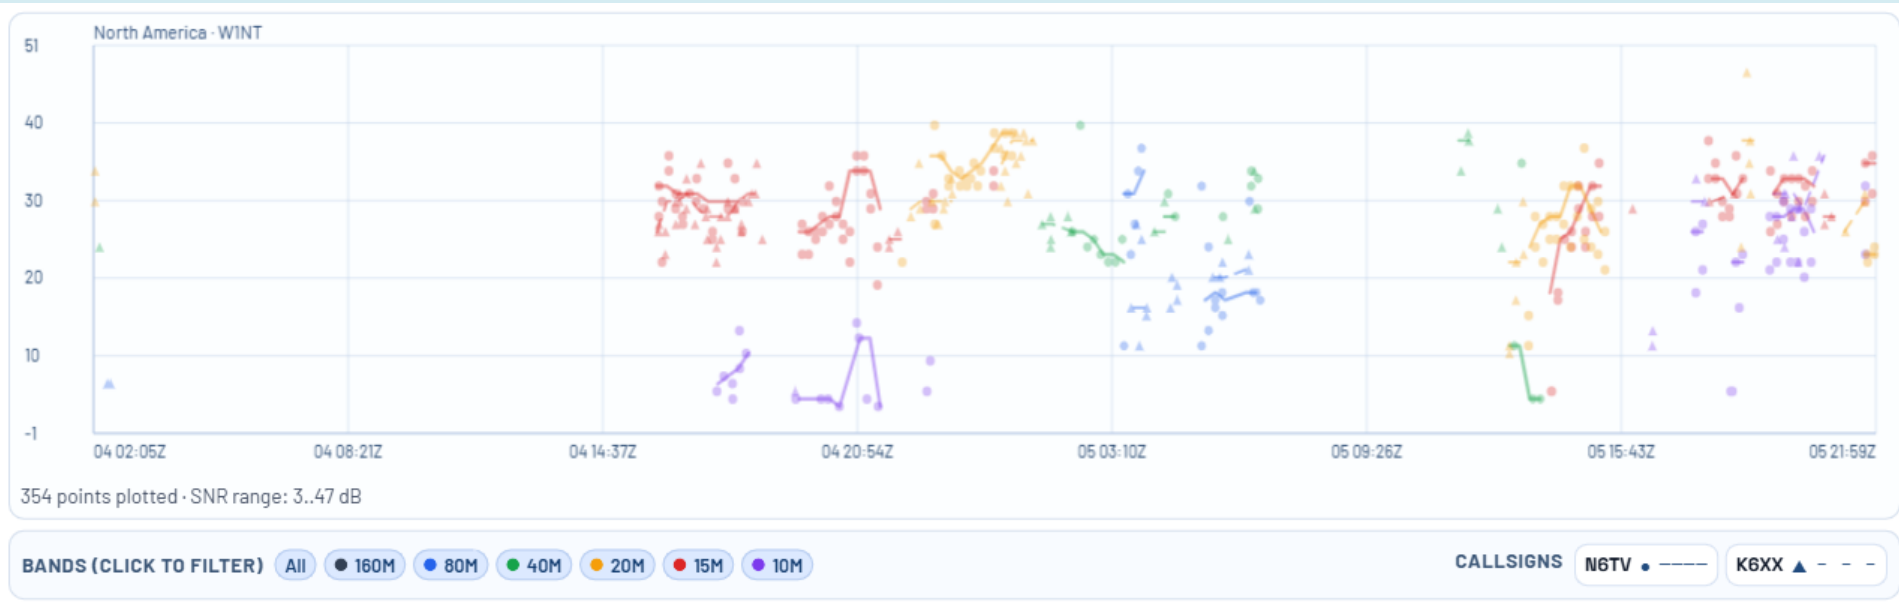

Contest Forum

S53M Spot Analysis Output