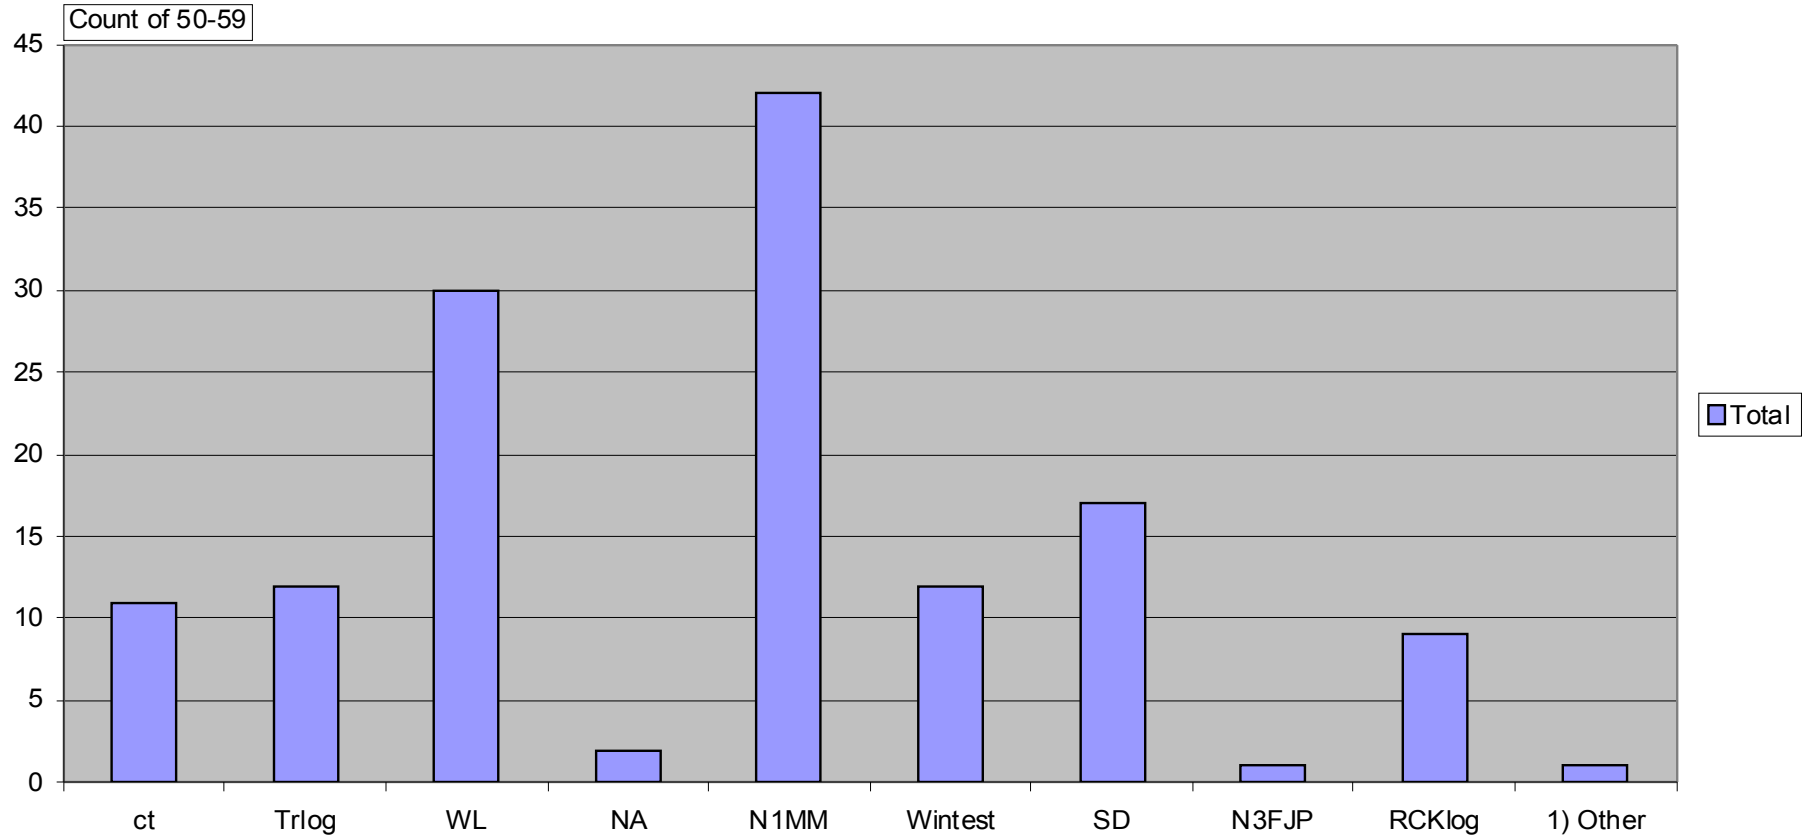

# Software age 31-40

Total

# Software age 41-50

Total

# Software age 50-59

Total

Total

# Software age 60-69

Total