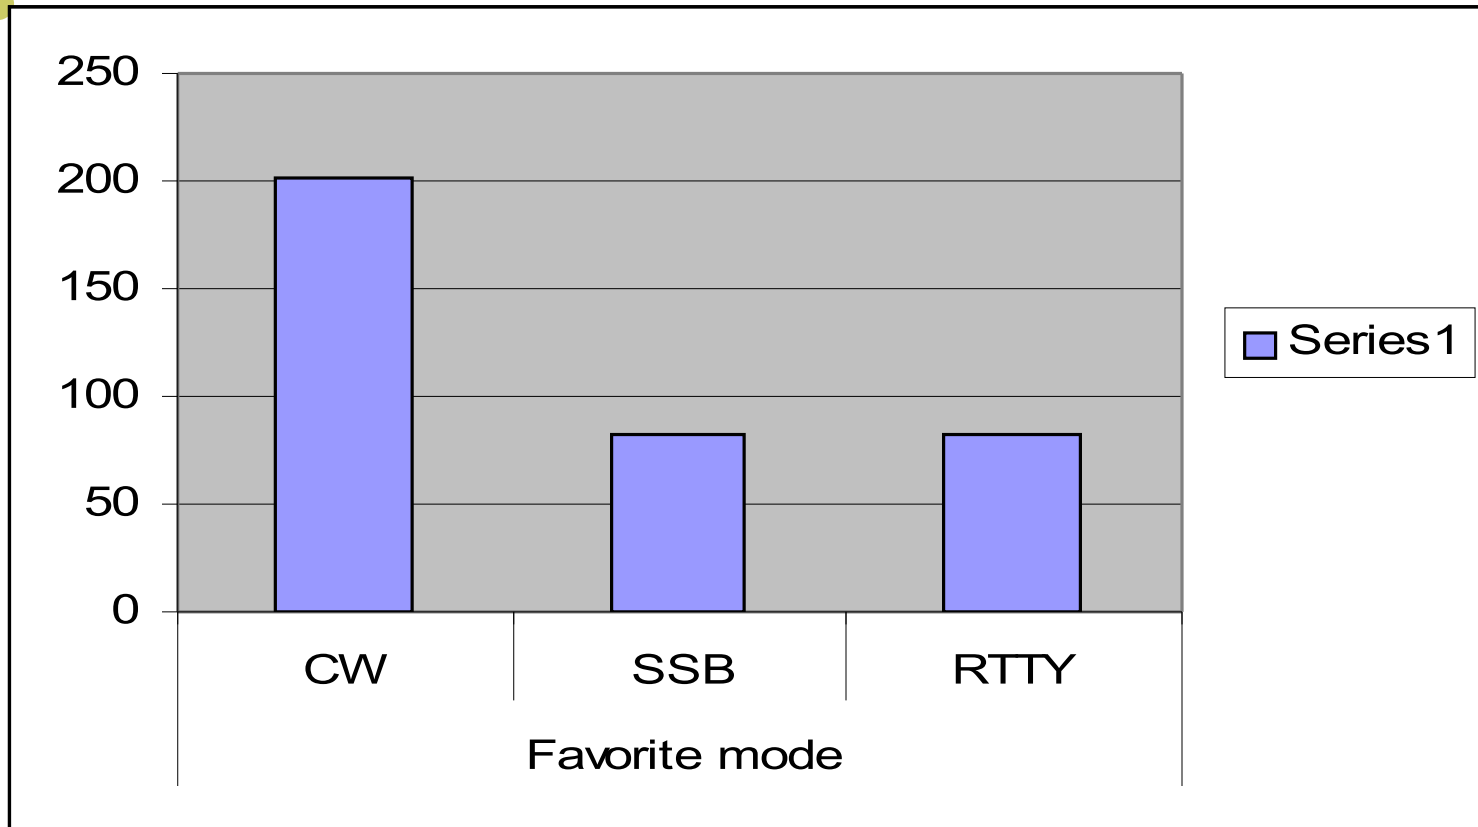

# Software age 70+

Total

1) Other contest software: Win-EQF

# Favorite mode

**>70% in category**