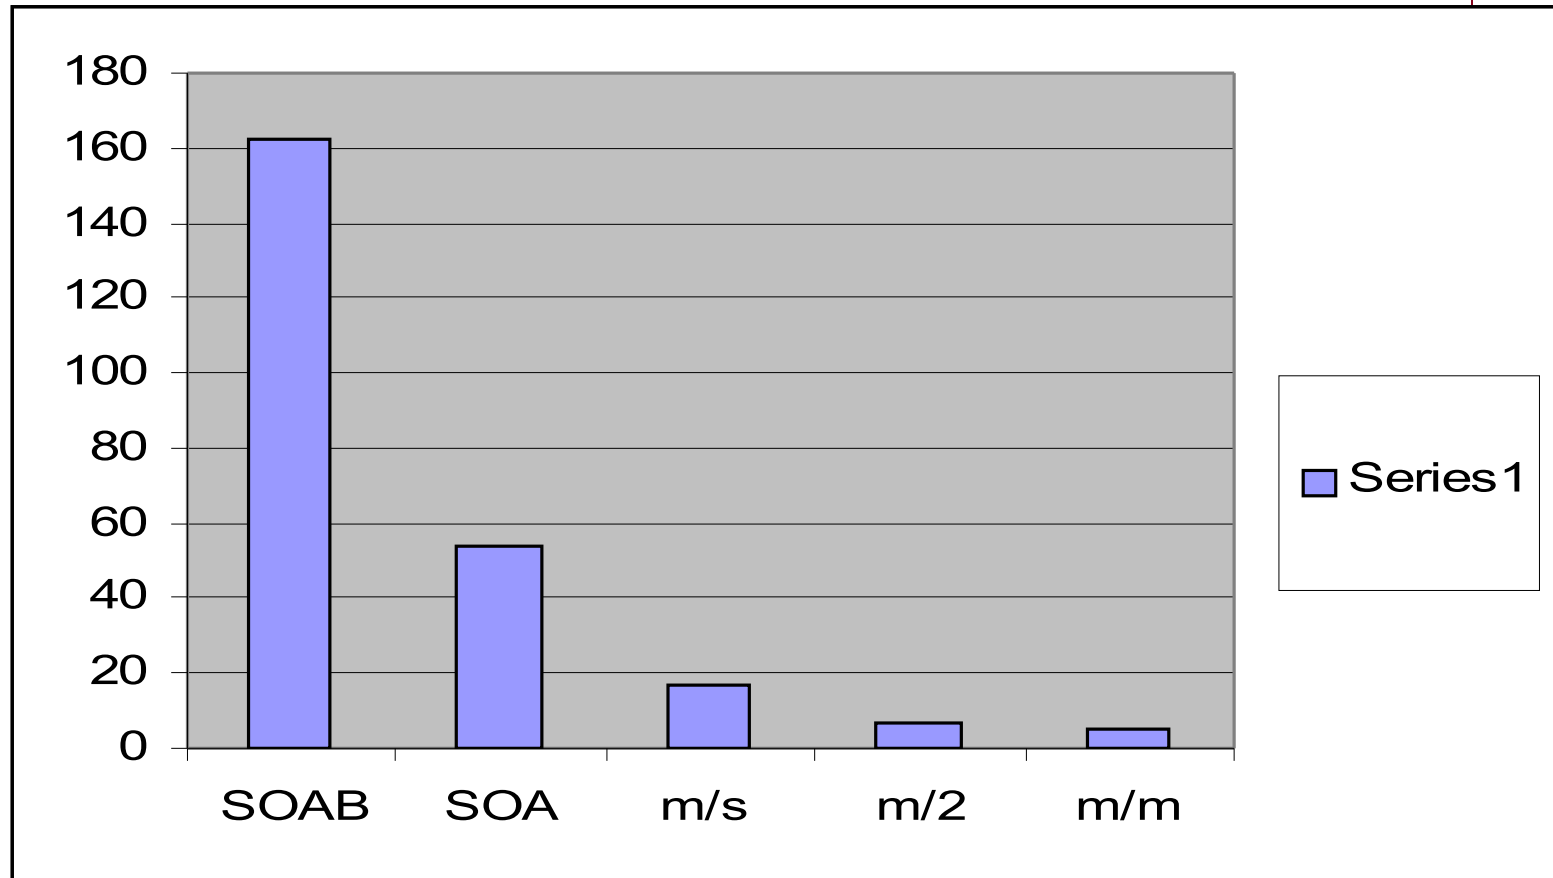

>70% in category