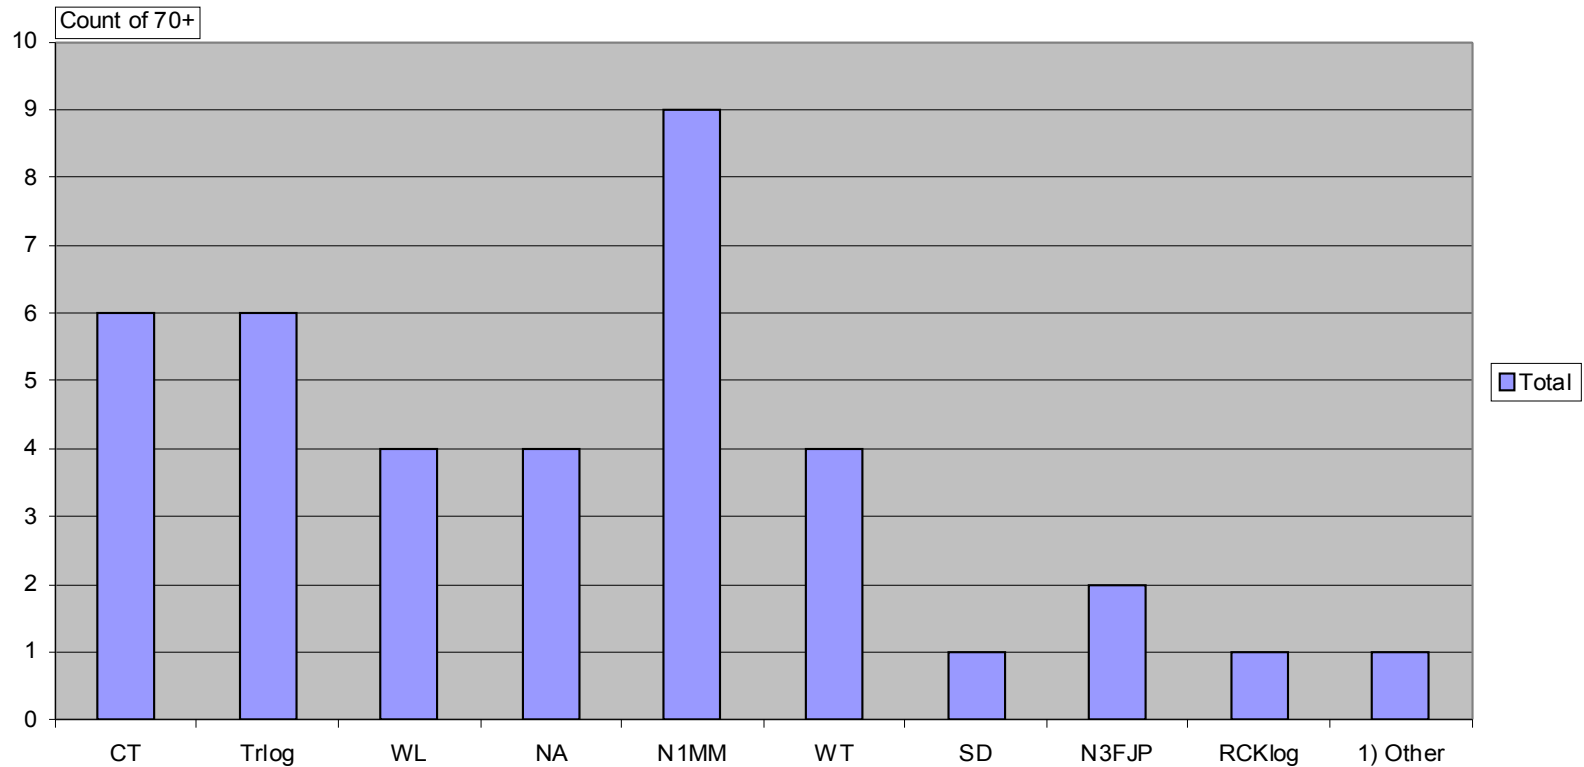

# Software age 50-59

Total

Total

# Software age 60-69

Total

# Software age 70+

Total

1) Other contest software: Win-EQF