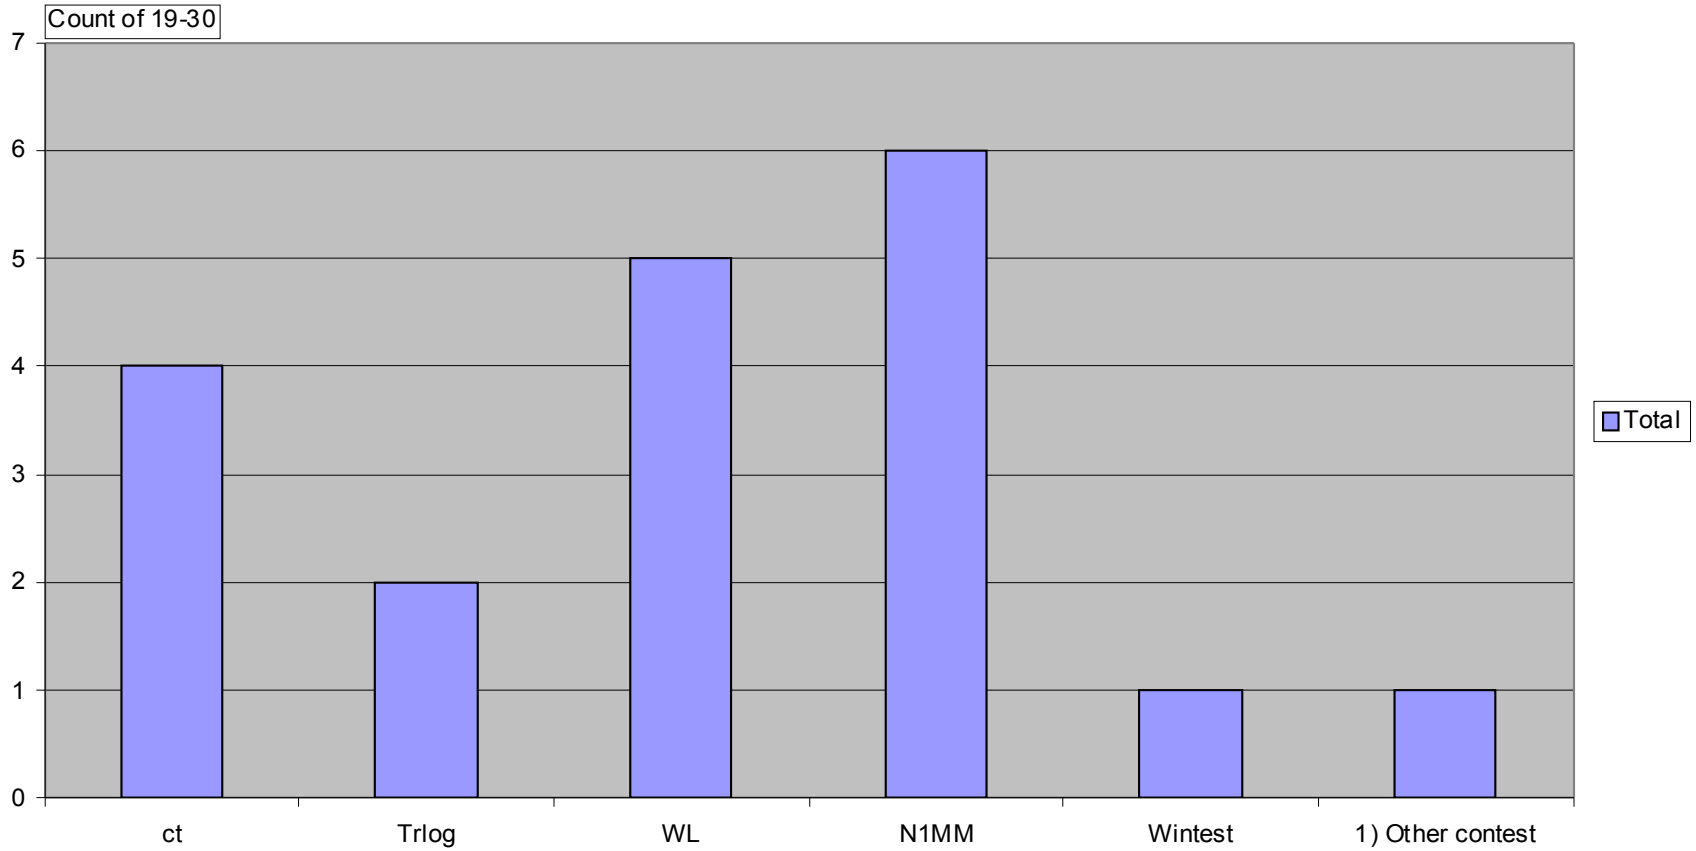

Software age 19-30

Total