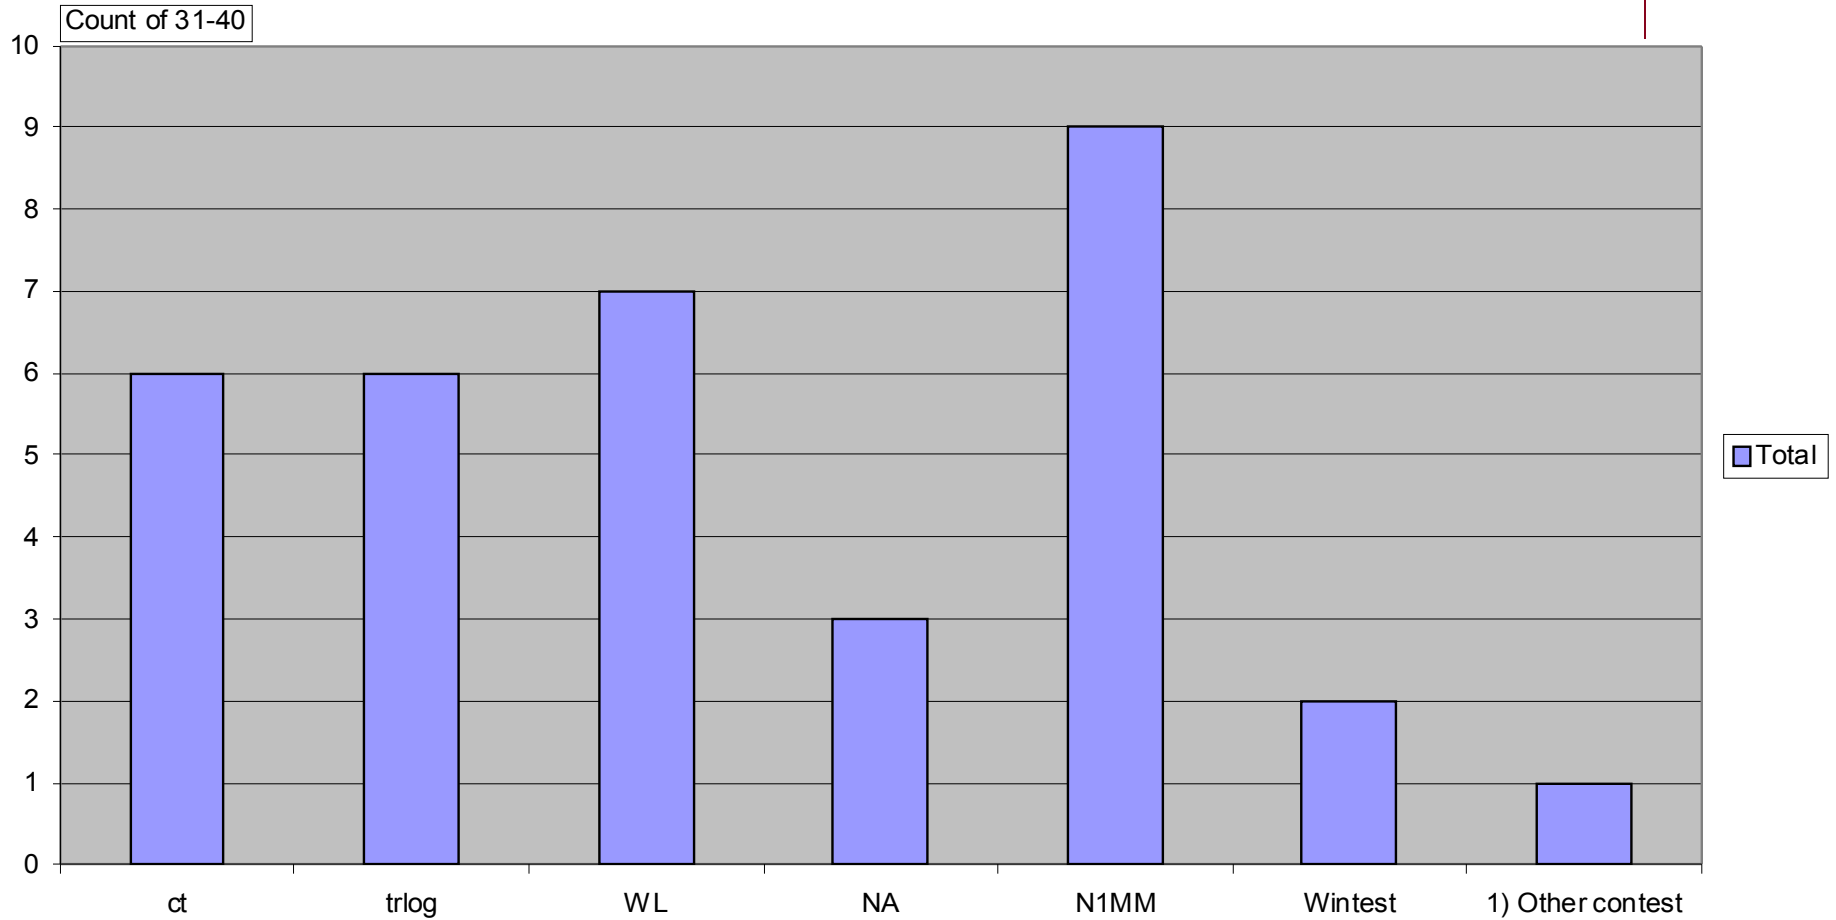

# Software age 19-30

Total

# Software age 31-40

Total