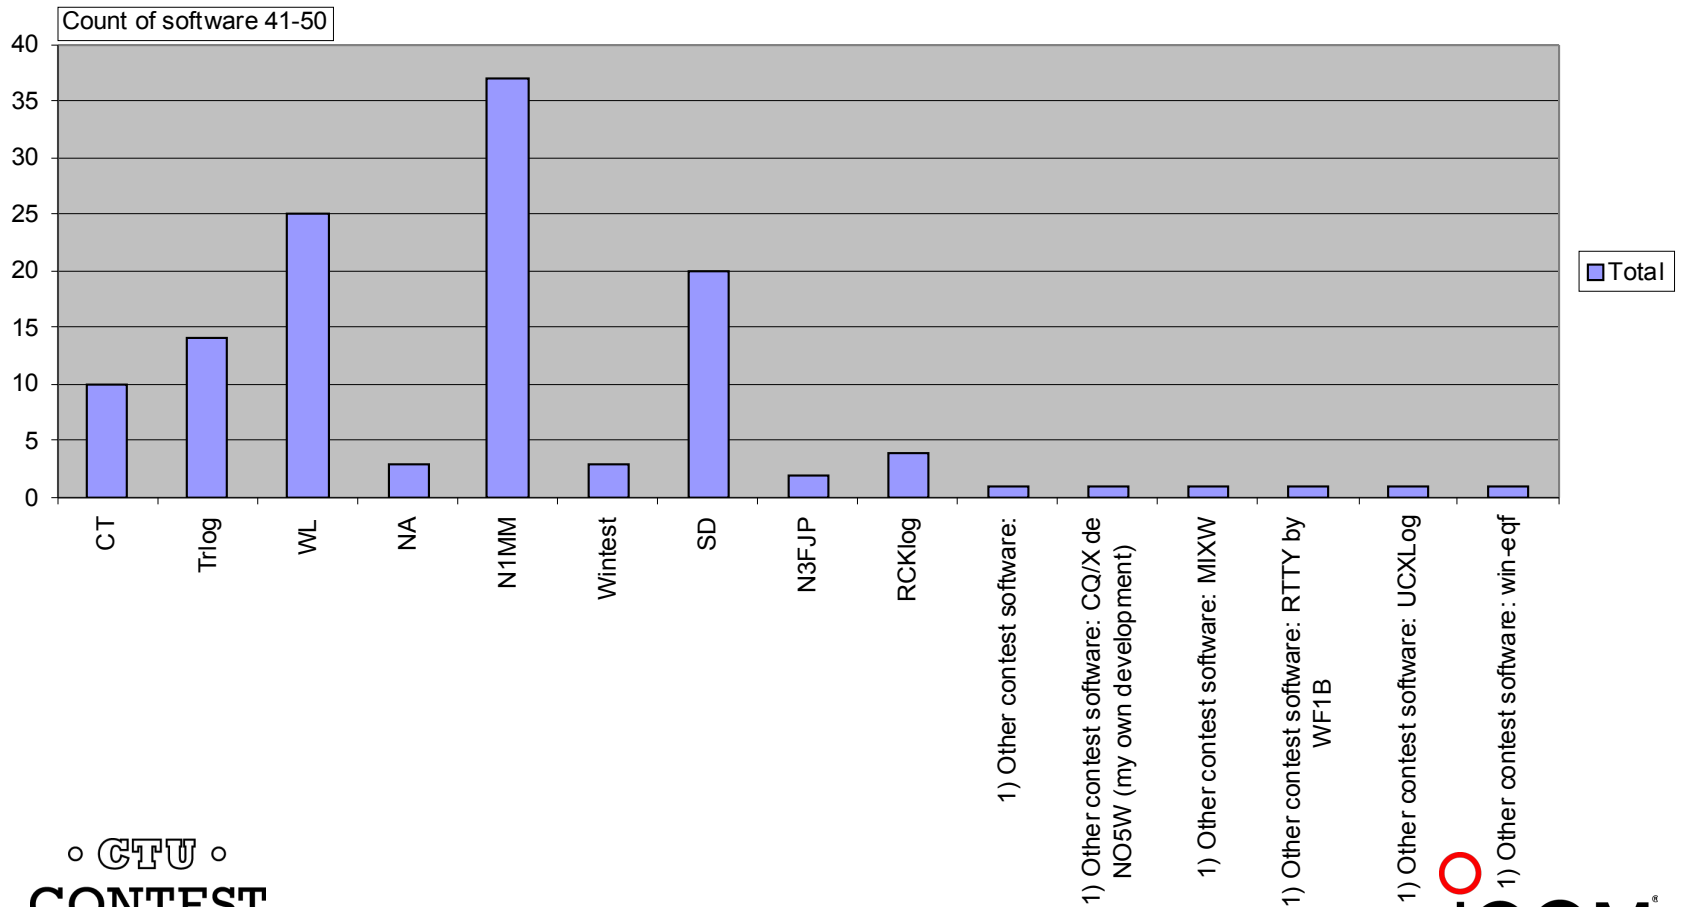

# Software age 31-40

Total

# Software age 41-50

Total

# Software age 50-59

Total

Total