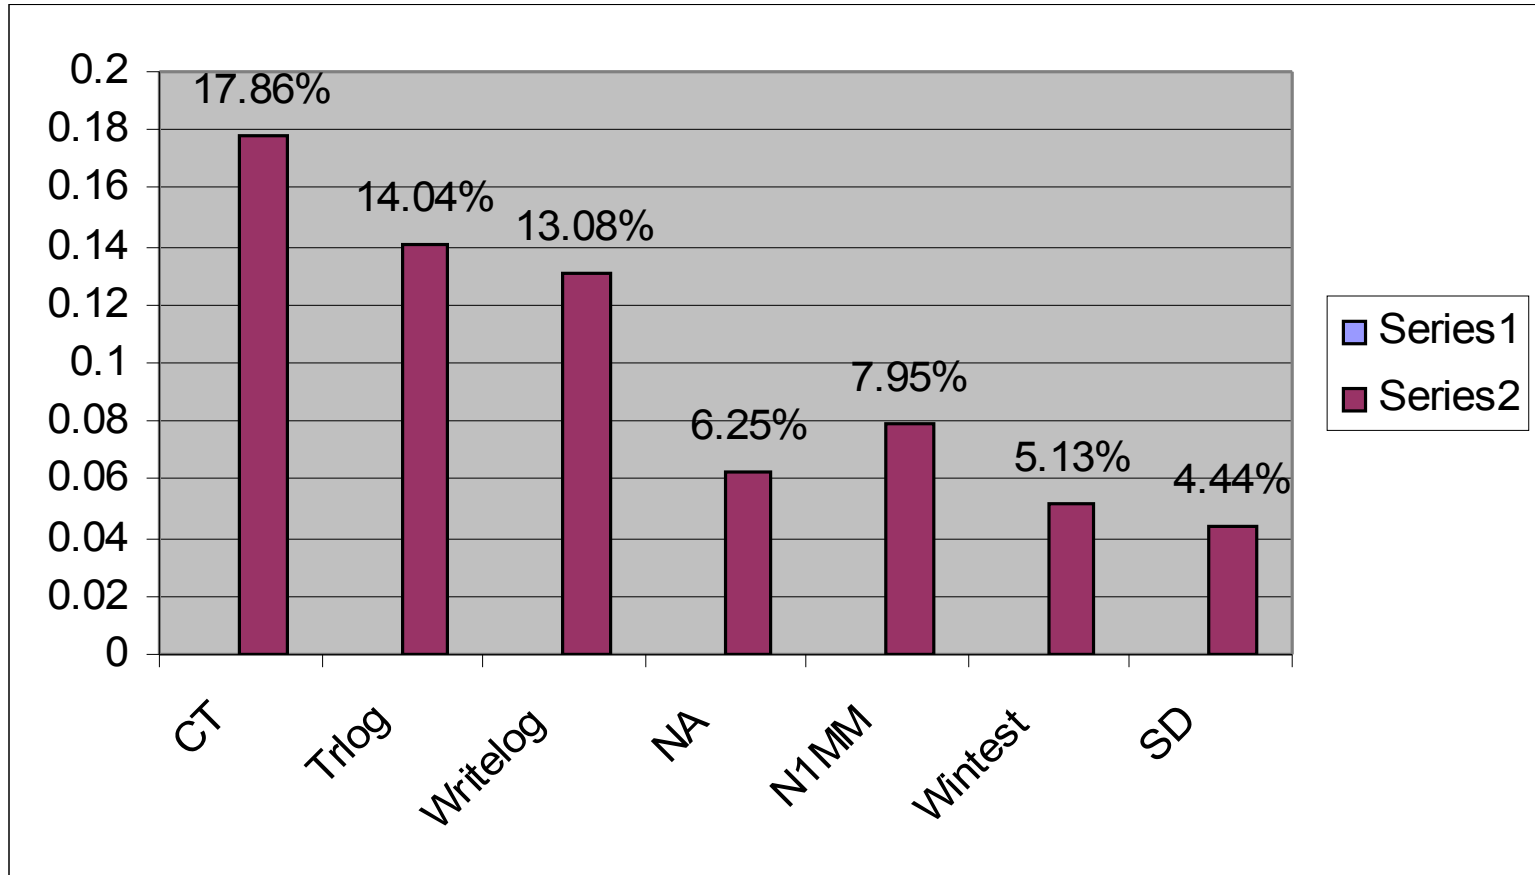

% Unhappy with support