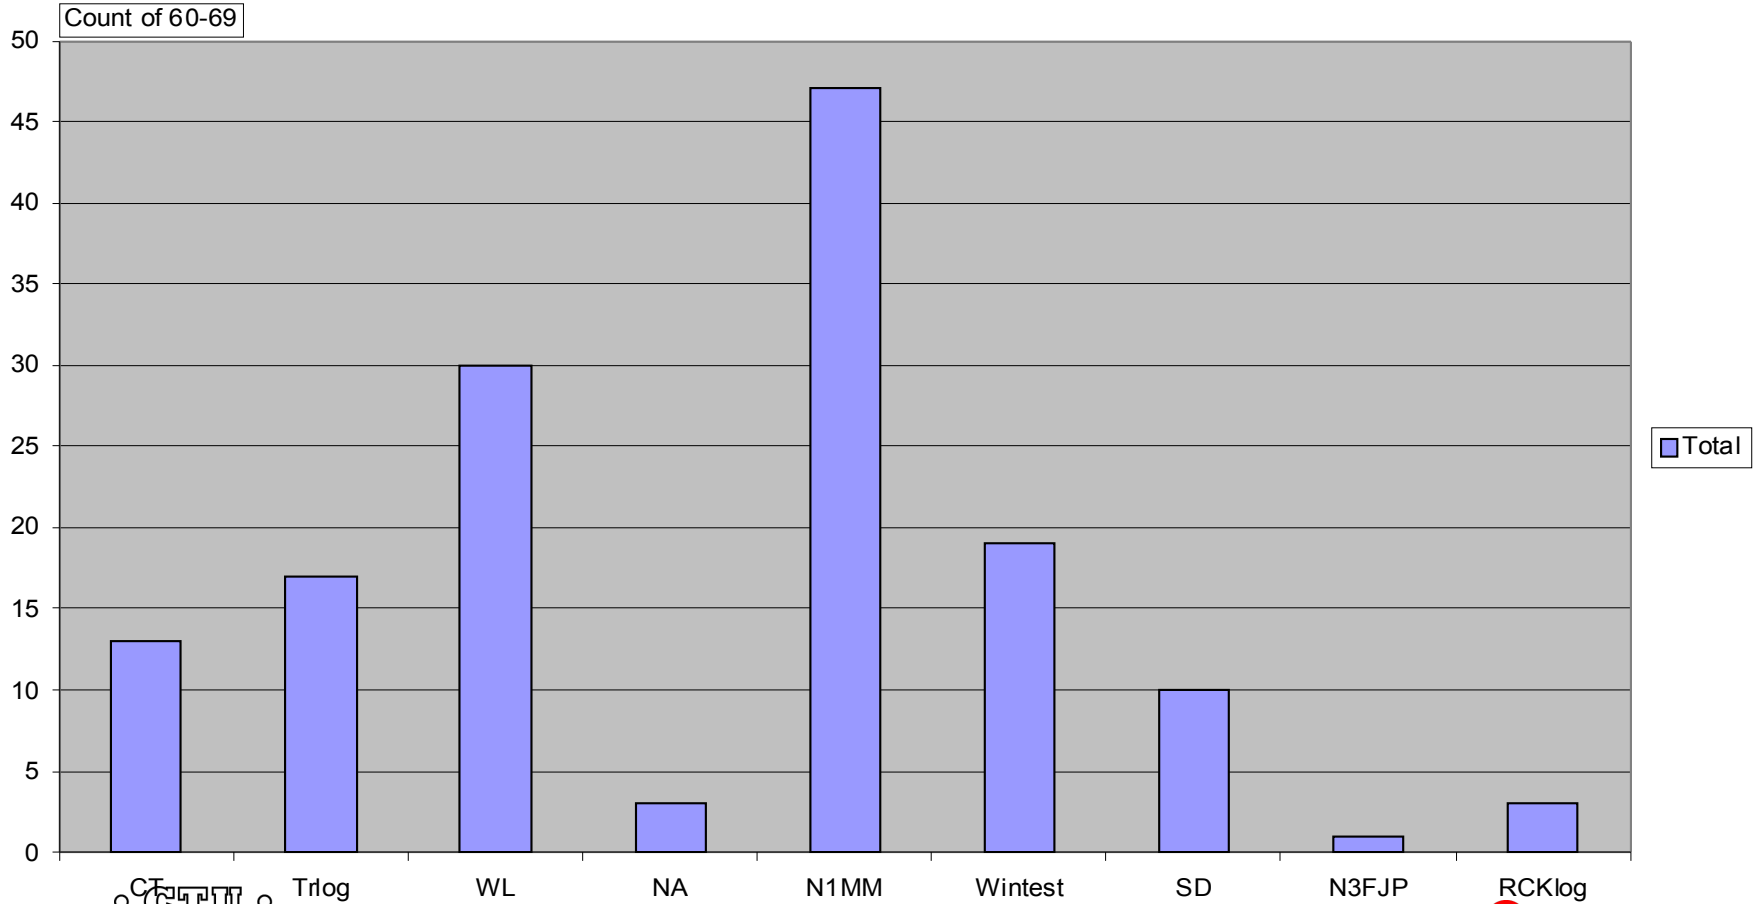

# Software age 41-50

Total

# Software age 50-59

Total

Total

# Software age 60-69

Total