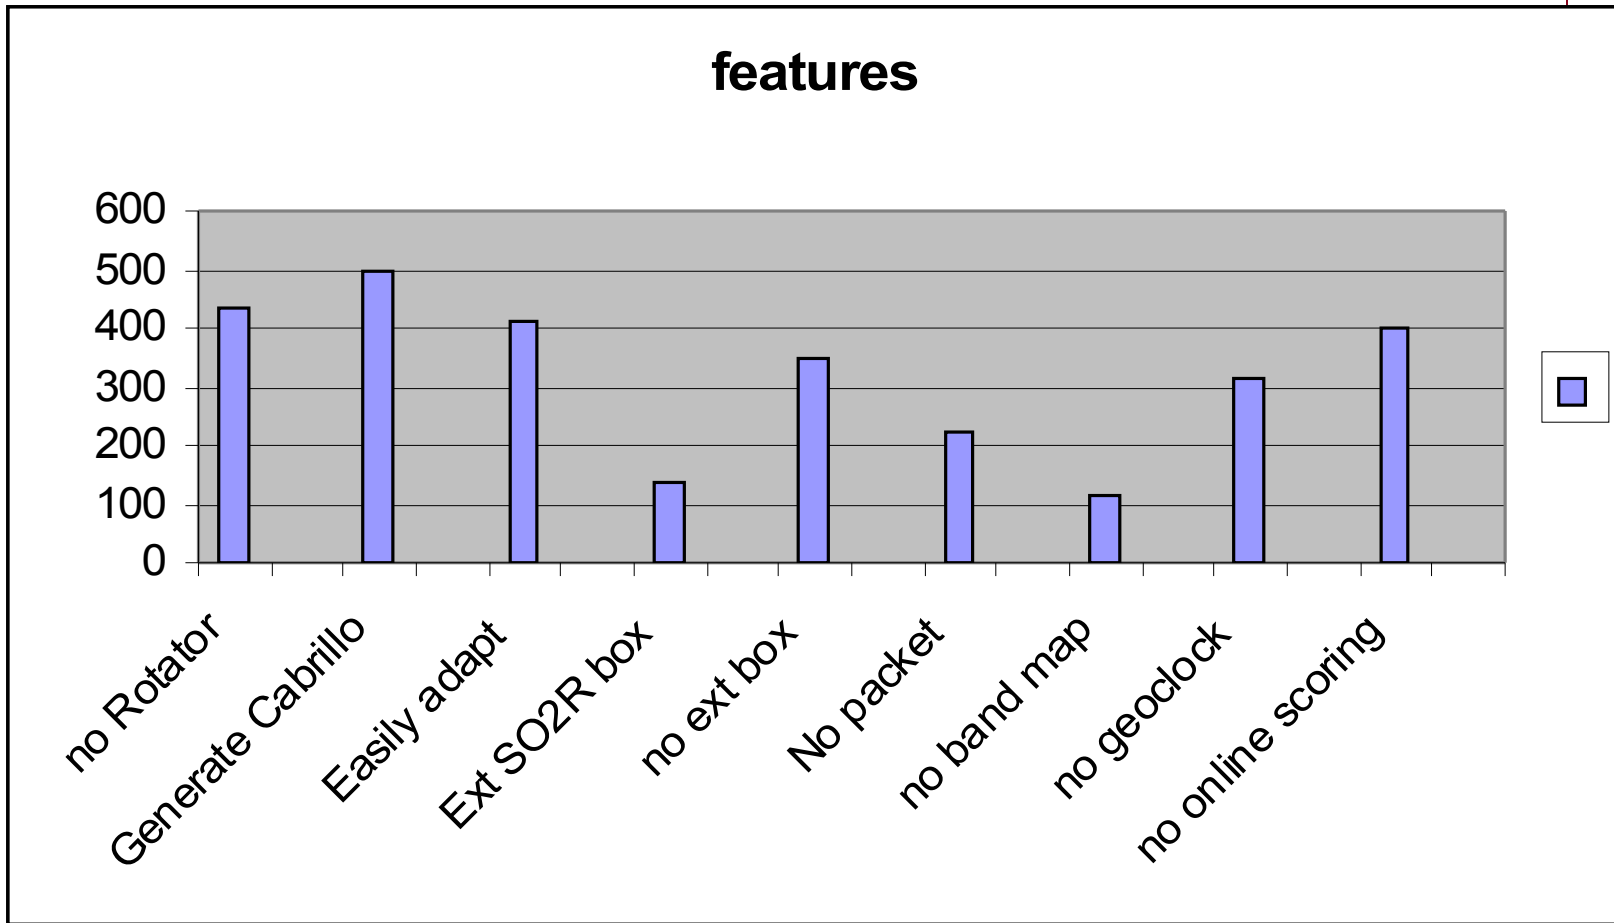

Use of features

o CTU o