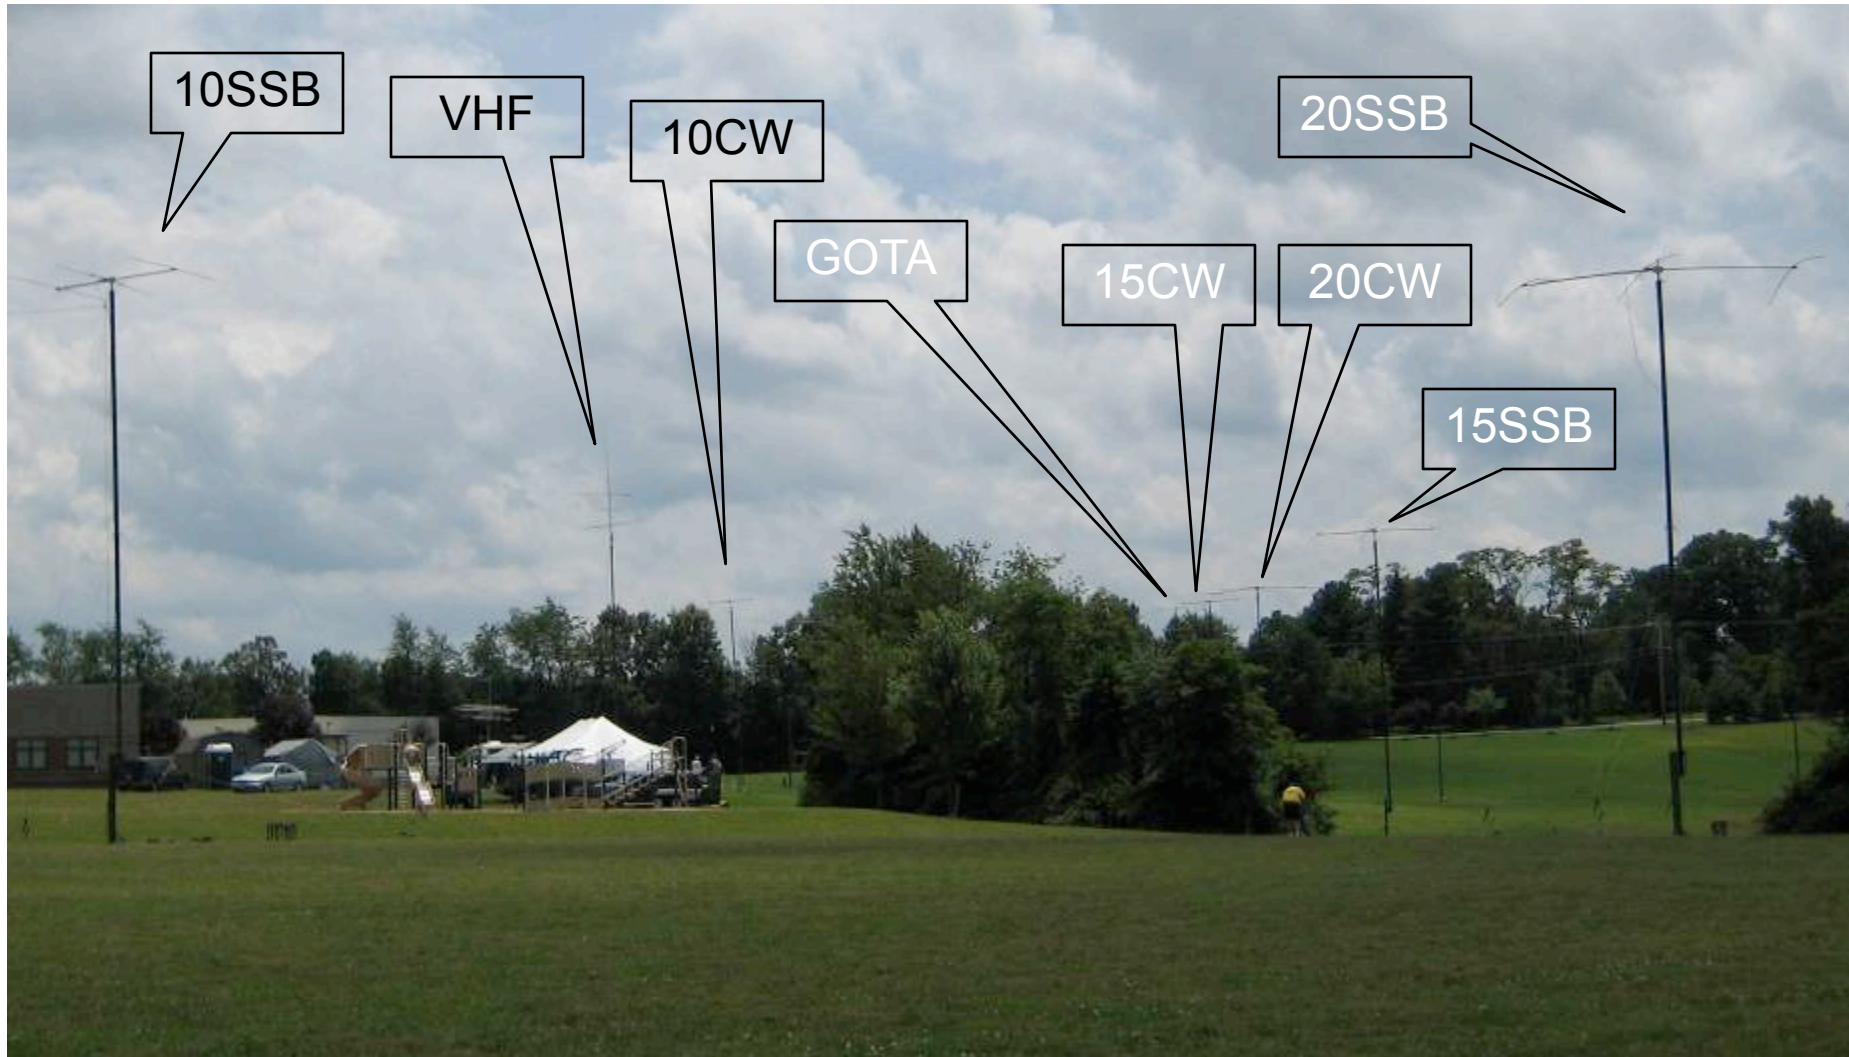

Antenna Layout Strategy

- Use Entire 1000 Foot Circle
- Antennas On Same Band “End-to- End”
 - Distance Apart Proportional To λ
- 3 EI Yagis For 20, 15, 10
- 2 EI Yagis For 40 Long Haul
- GOTA Tribander For 20, 15, 10
- Beams Fixed West, No Rotators (Fortunately, We Are On The Coast!)
- Dipoles For 160, 80, 40
- Bandpass Filters On All Radios
- VHF/UHF On Highest Terrain
- Biggest Challenge Is CW, SSB, RTTY, & GOTA All On Same Band

Antenna Layout

- All Towers AB-577
- 40 Meter Beams 2 EI Cushcraft (40-2CD)
- 10, 15, 20 Meter Beams 3 EI W3LPL Yagis
- GOTA Beam Cushcraft A3S Tribander
- VHF Tower 6, 2, 432 Yagis + Station Master Vertical for 2 meters

Erecting the AB-577

Jim, N3KTV, and Brian, N3OC at Work

View to the North

View to the South

- Far 20 RTTY on Left Not Up Yet
- Far 40 CW On Right Obscured by Trees

40 Meter CW Beam in Foreground

KA3EJJ's VHF Marvel