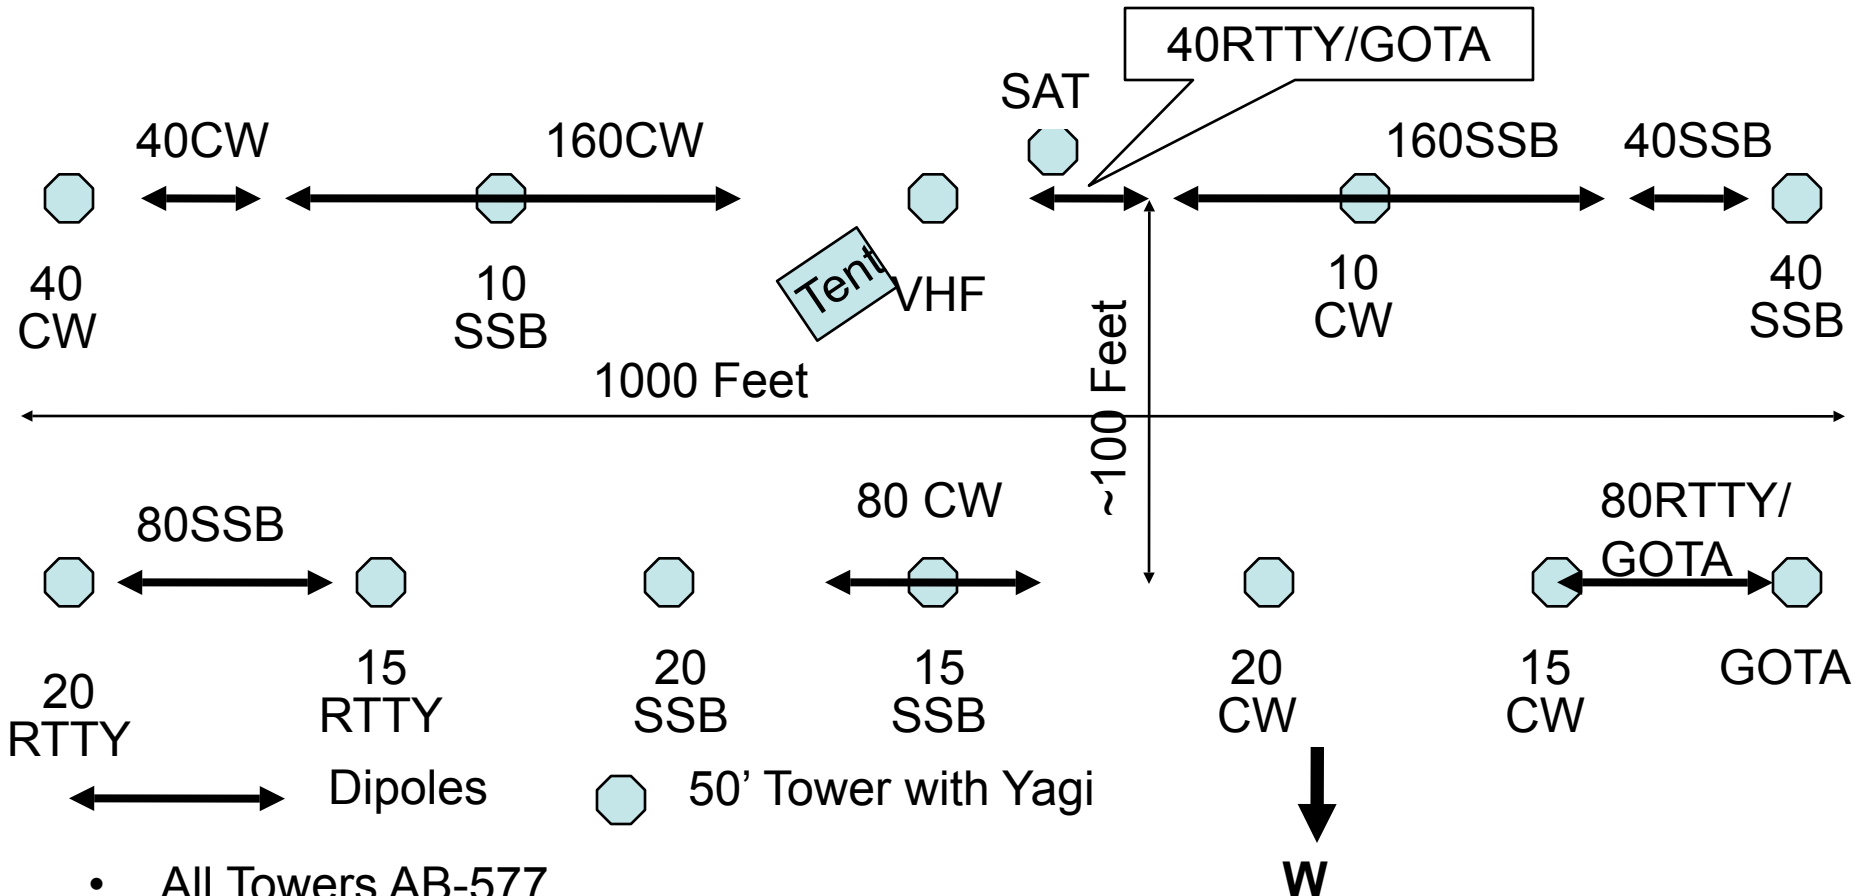

Antenna Layout

- All Towers AB-577
- 40 Meter Beams 2 EI Cushcraft (40-2CD)
- 10, 15, 20 Meter Beams 3 EI W3LPL Yagis
- GOTA Beam Cushcraft A3S Tribander
- VHF Tower 6, 2, 432 Yagis + Station Master Vertical for 2 meters