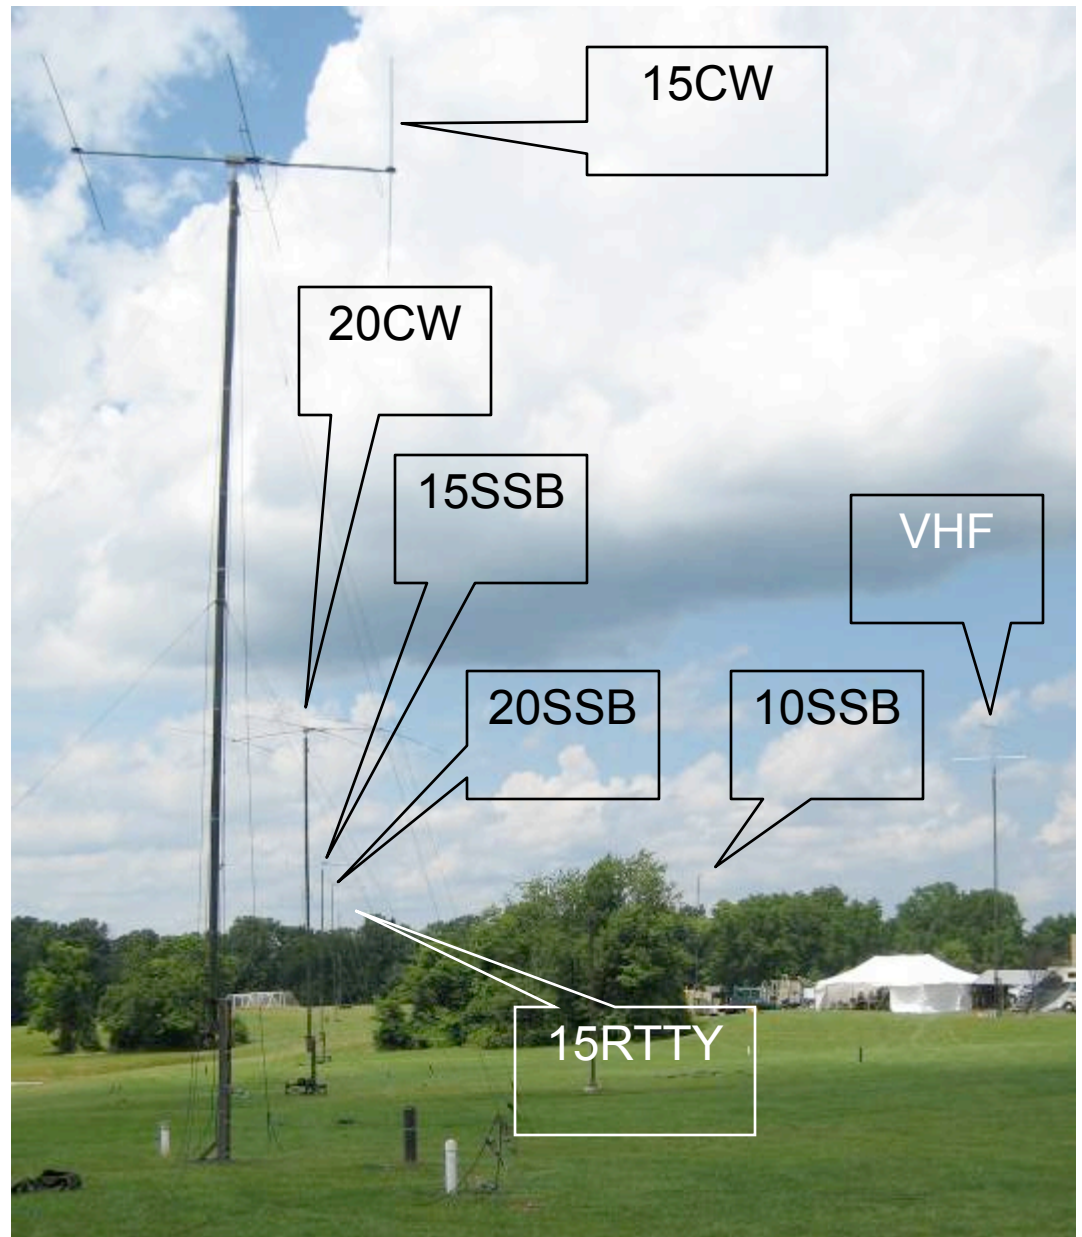

Antenna Layout Strategy

- Use Entire 1000 Foot Circle
- Antennas On Same Band “End-to- End”
 - Distance Apart Proportional To λ
- 3 EI Yagis For 20, 15, 10
- 2 EI Yagis For 40 Long Haul
- GOTA Tribander For 20, 15, 10
- Beams Fixed West, No Rotators (Fortunately, We Are On The Coast!)
- Dipoles For 160, 80, 40
- Bandpass Filters On All Radios
- VHF/UHF On Highest Terrain
- Biggest Challenge Is CW, SSB, RTTY, & GOTA All On Same Band

Erecting the AB-577

Jim, N3KTV, and Brian, N3OC at Work

View to the North

View to the South

- Far 20 RTTY on Left Not Up Yet
- Far 40 CW On Right Obscured by Trees

40 Meter CW Beam in Foreground

KA3EJJ's VHF Marvel

- Two Rotors on One Mast!
- 6 Meter Yagi Rotates independently from 144/220/432 array
- FM Vertical Tops the Array!

VHF/UHF/Microwave Specialists

- K3LFO and W3DIO brought their excellent Rover
 - We have had ND3F Rover in the past
- In addition, station in tent for 6, 2, and 432