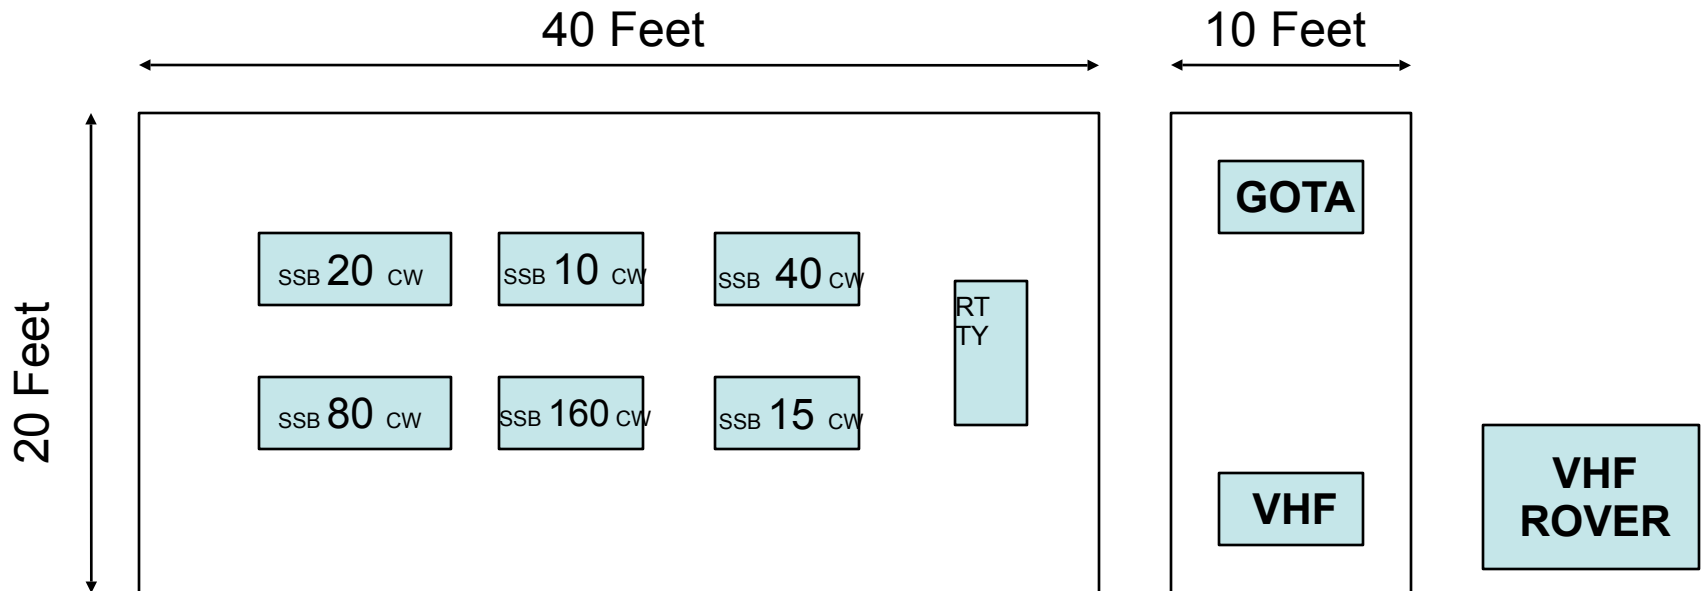

W3AO 2008 Tent Layout

- SSB and CW Together for Easy Passing
- GOTA Separated from other Phone
  - Coaching prevents use of headphones