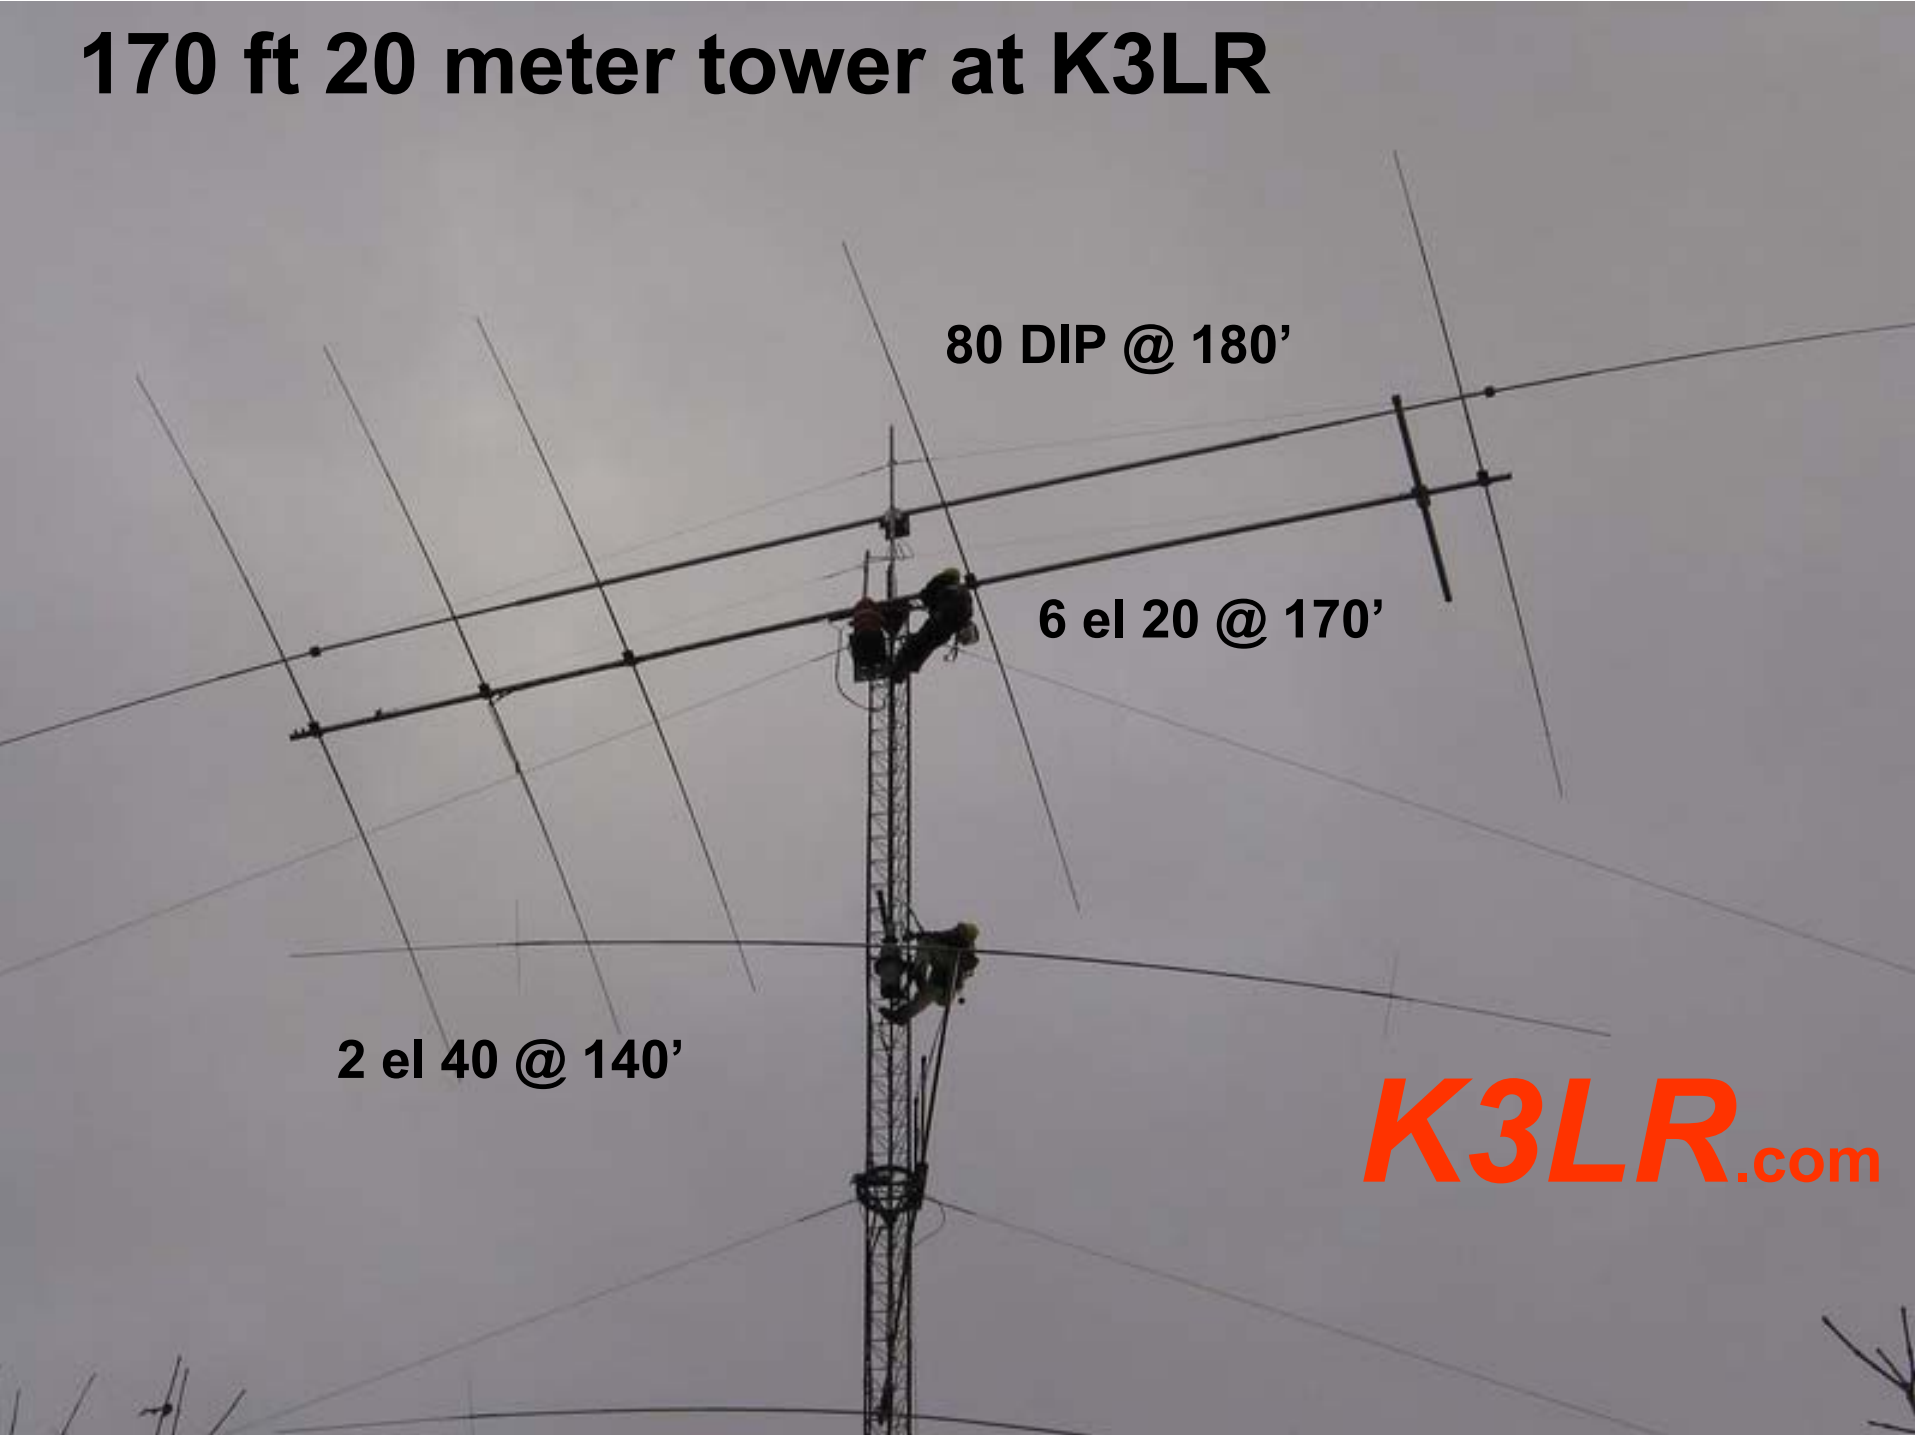

170 ft 20 meter tower at K3LR

80 DIP @ 180'

6 el 20 @ 170'

2 el 40 @ 140'

K3LR.com