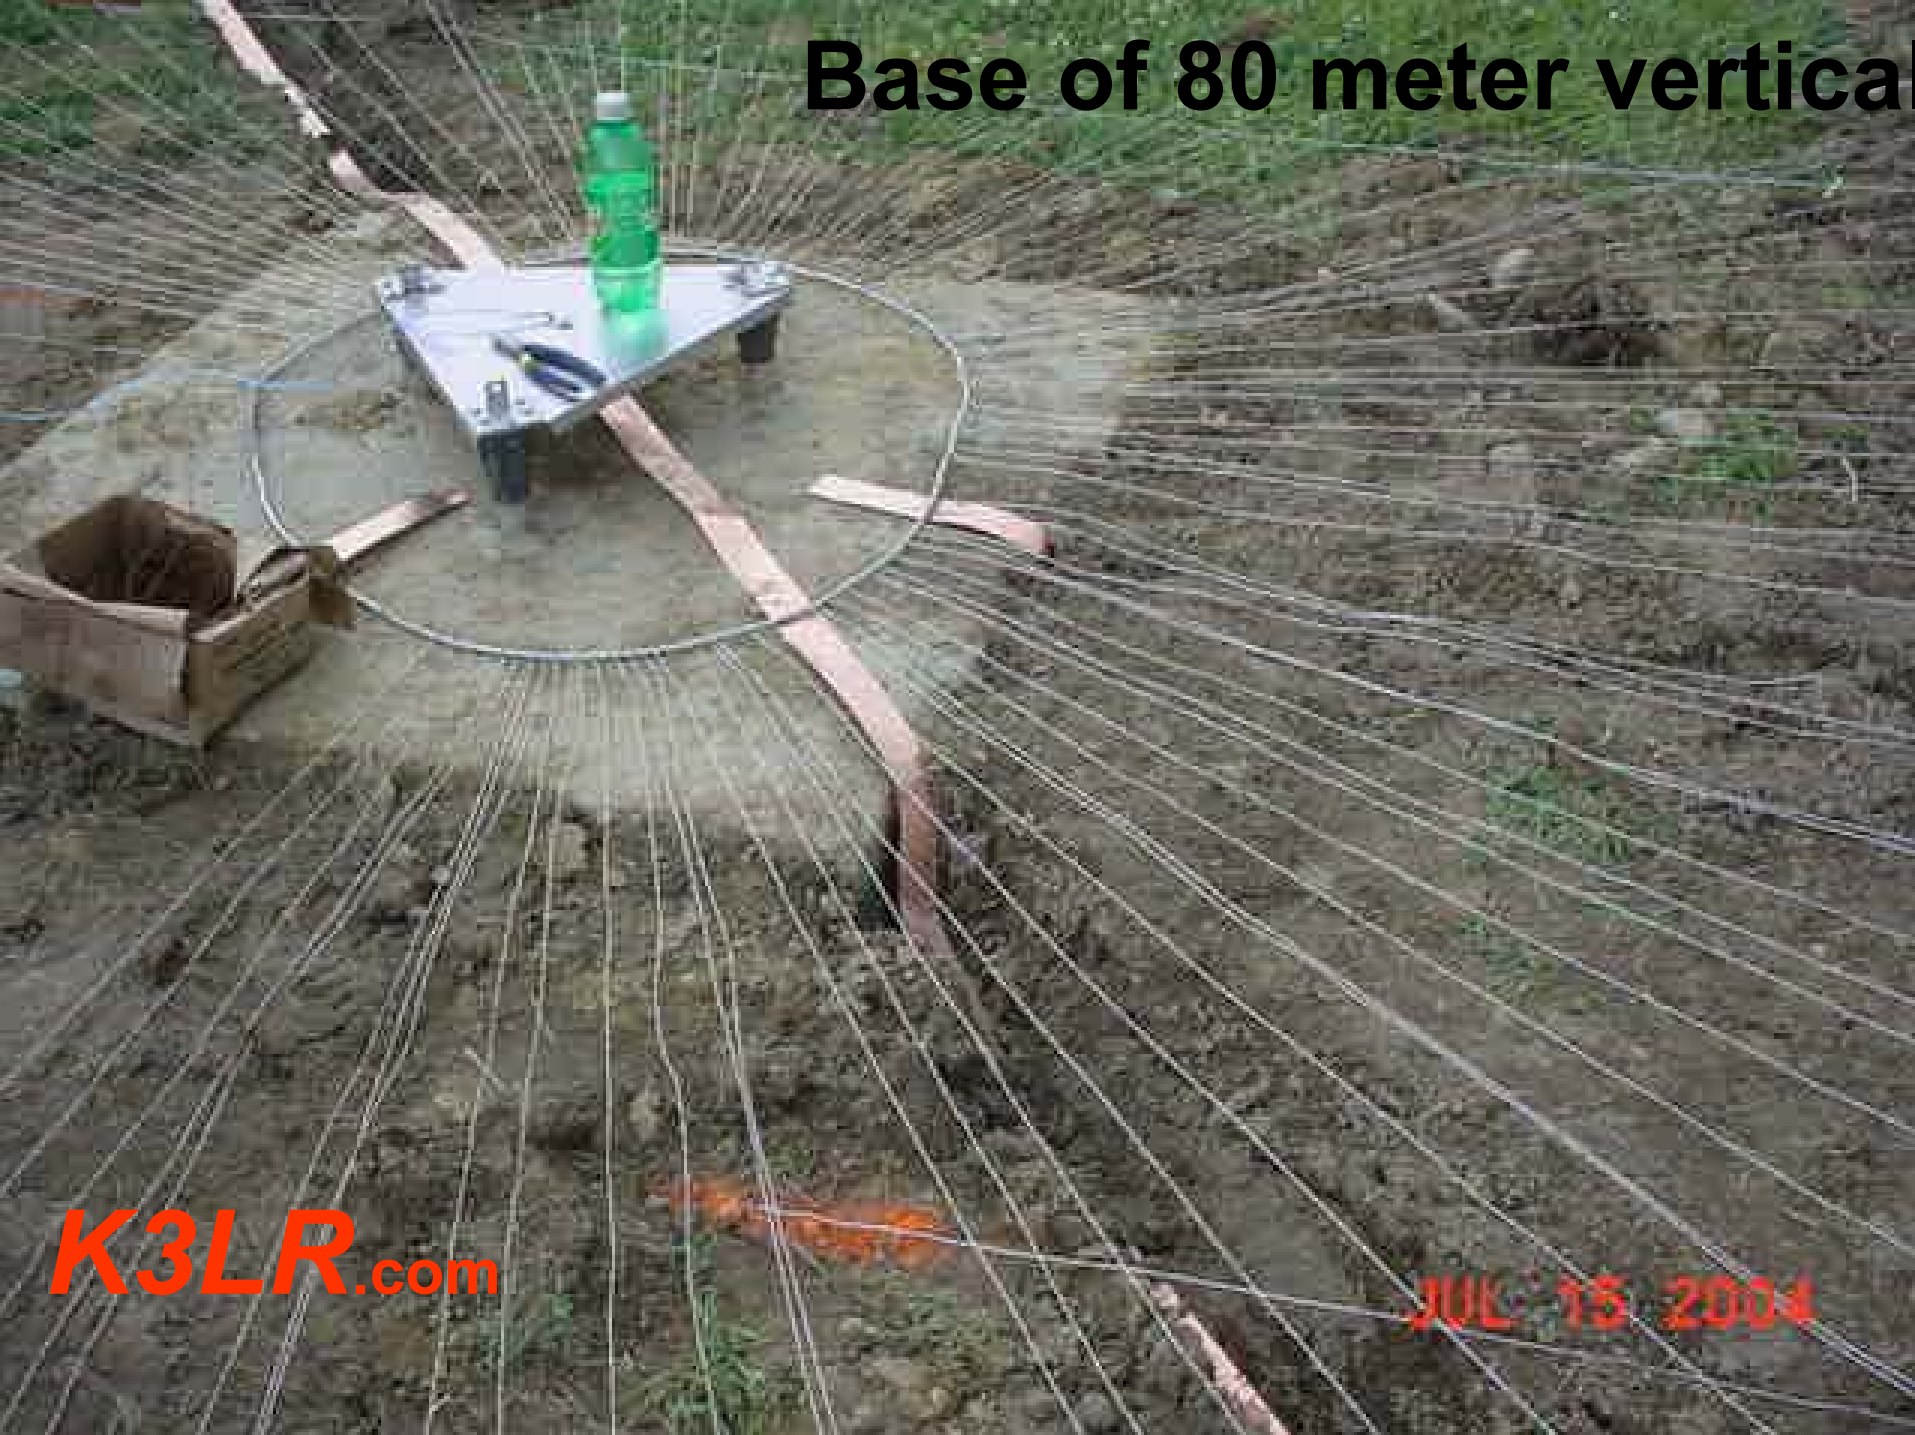

So What is the Secret?

K3LR.com

Base of 120' $\frac{1}{4}$ wave
160 M driven ele
L network
 $\frac{1}{4}$ wave shorted stub

K3LR.com

Use 4 parasitic wires
For 3 L vertical beam

Base insulated

Base of 80 meter vertical