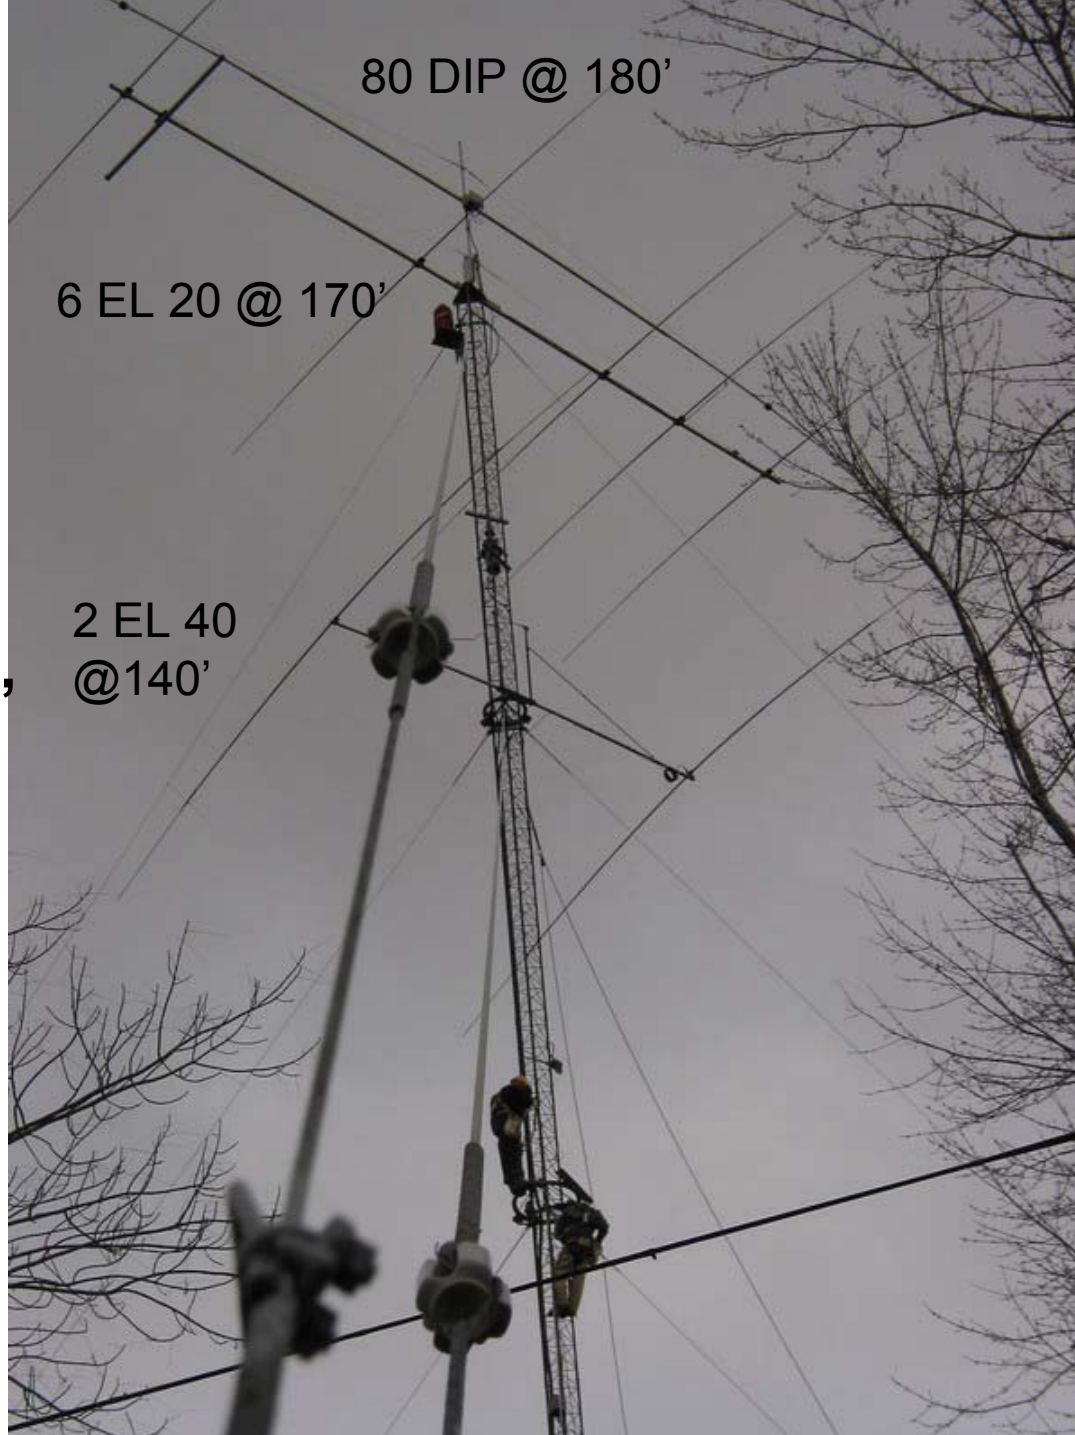

**20 meter
#1 station**

**6L/6L/6L
OWA
170'/110'/50'**

Now 18 ele

**Upgrade
To 24 ele
This
summer**

80 DIP @ 180'

6 EL 20 @ 170'

2 EL 40
@140'

**80M #2
Dipole at 180'**

**40M #2
2L at 140'
Upgrade to
2L/2L W6NL
Moxon design**

**15M #2
6L/6L
80'/40'**

K3LR.com