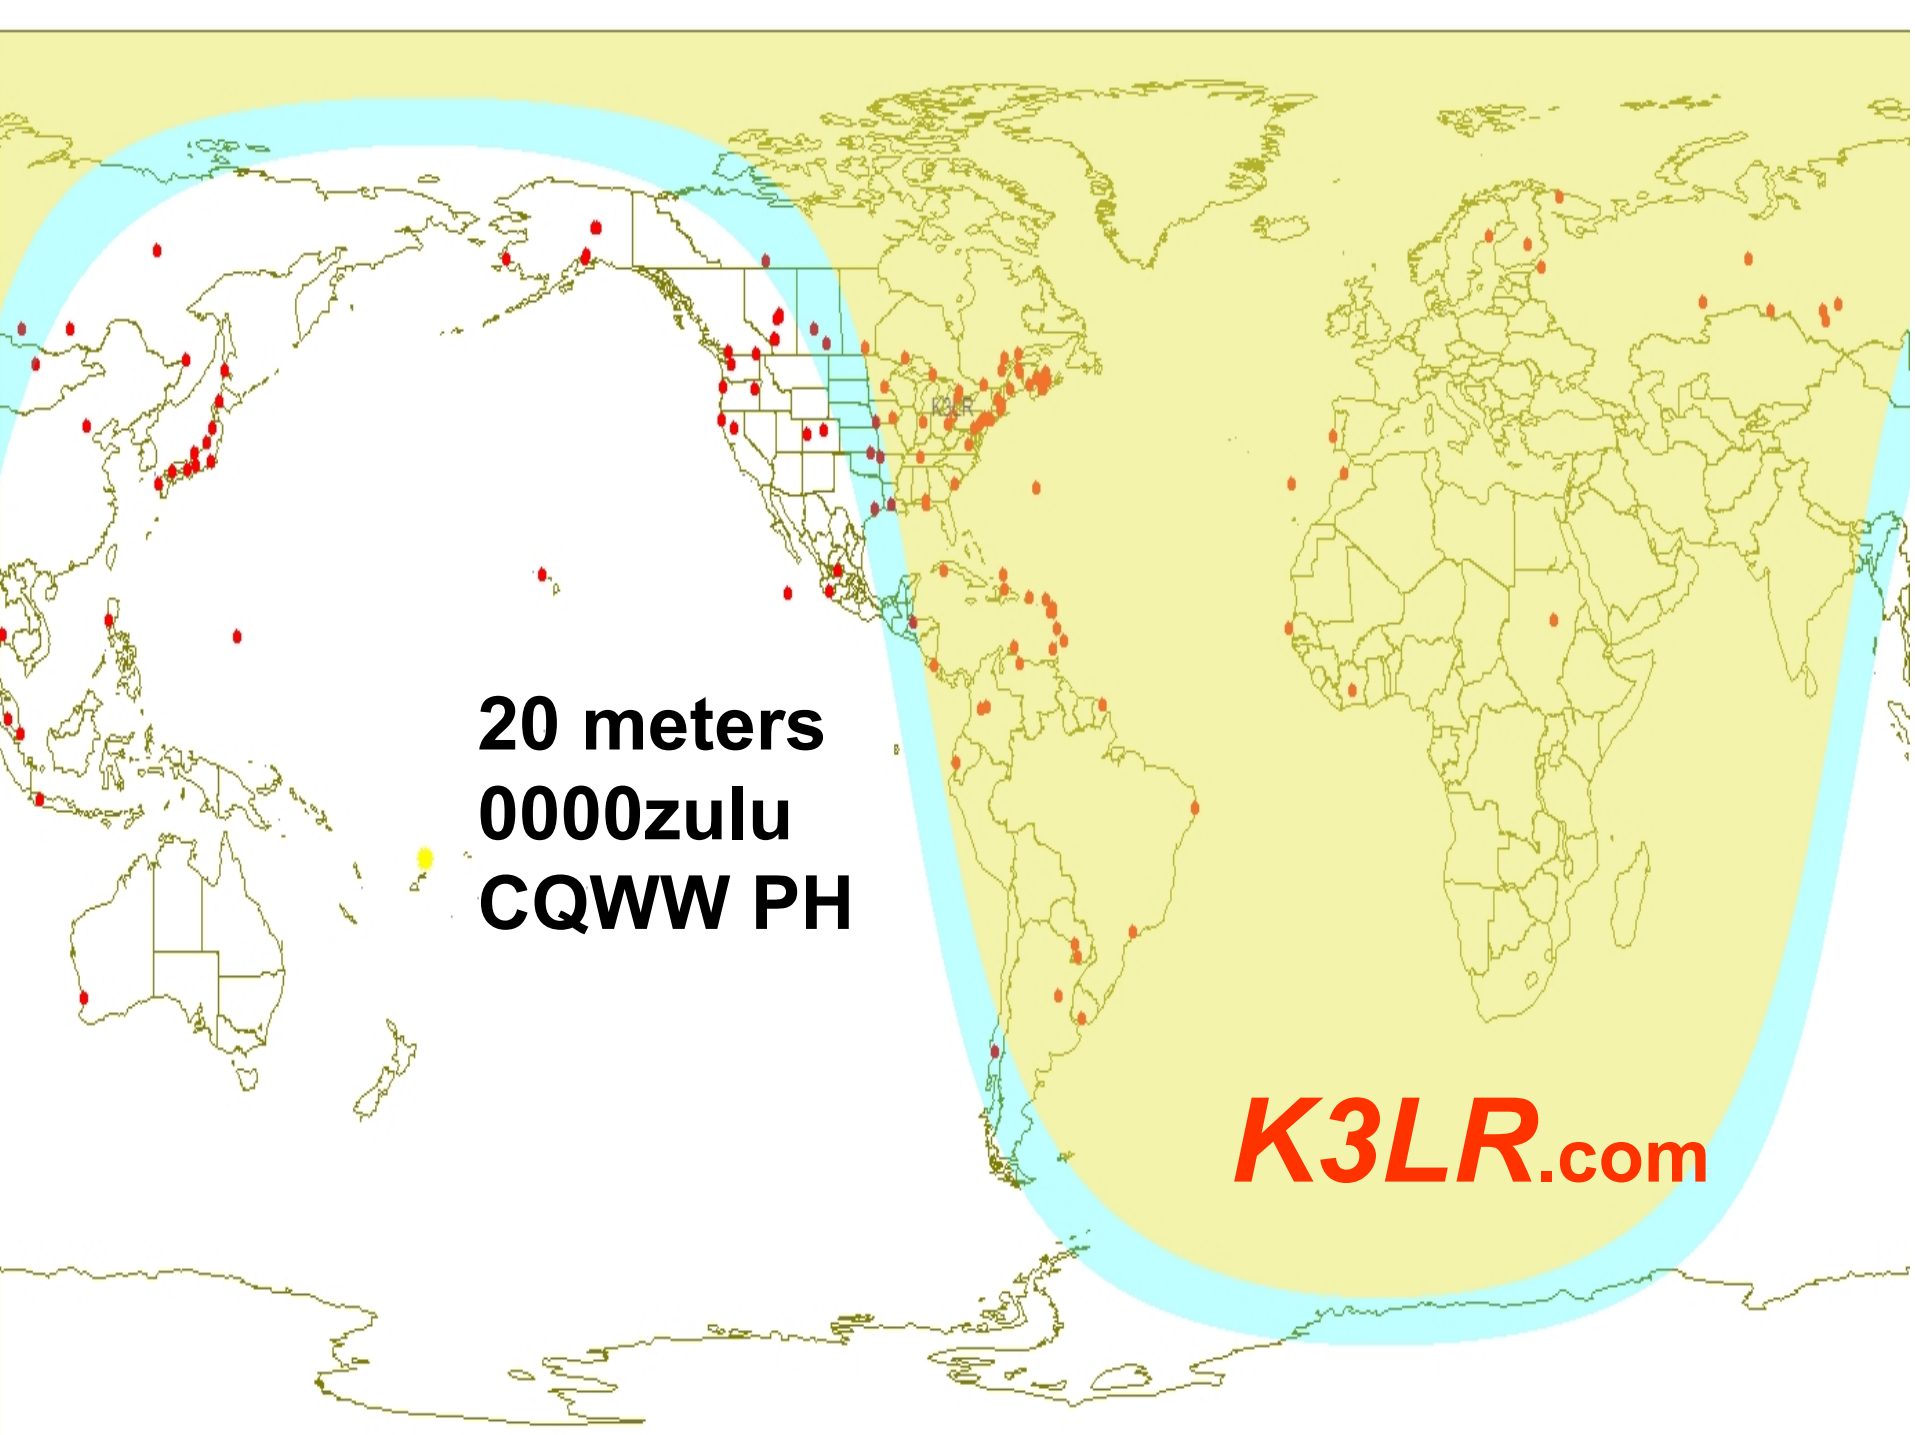

K3LR.com

80 Meters ARRL DX CW 2006 with K8CX

**ARRL DX CW
2006**

K3LR.com

K3LR 2006 CQ WW Team

	W2AU		MODXR	KL9A	N6MJ		N2NL
K3UA	N6RT	N3GJ	K8CX	N2NC		K3LR	

2007 ARRL DX CW K3LR Multi Multi Team

K3LR.com

20 meters
0000zulu
CQWW PH

K3LR.com

80 meters
0700zulu
CQWW CW

K3LR.com

15 meters
1500 zulu
CQWW CW

K3LR.com

K3LR.com