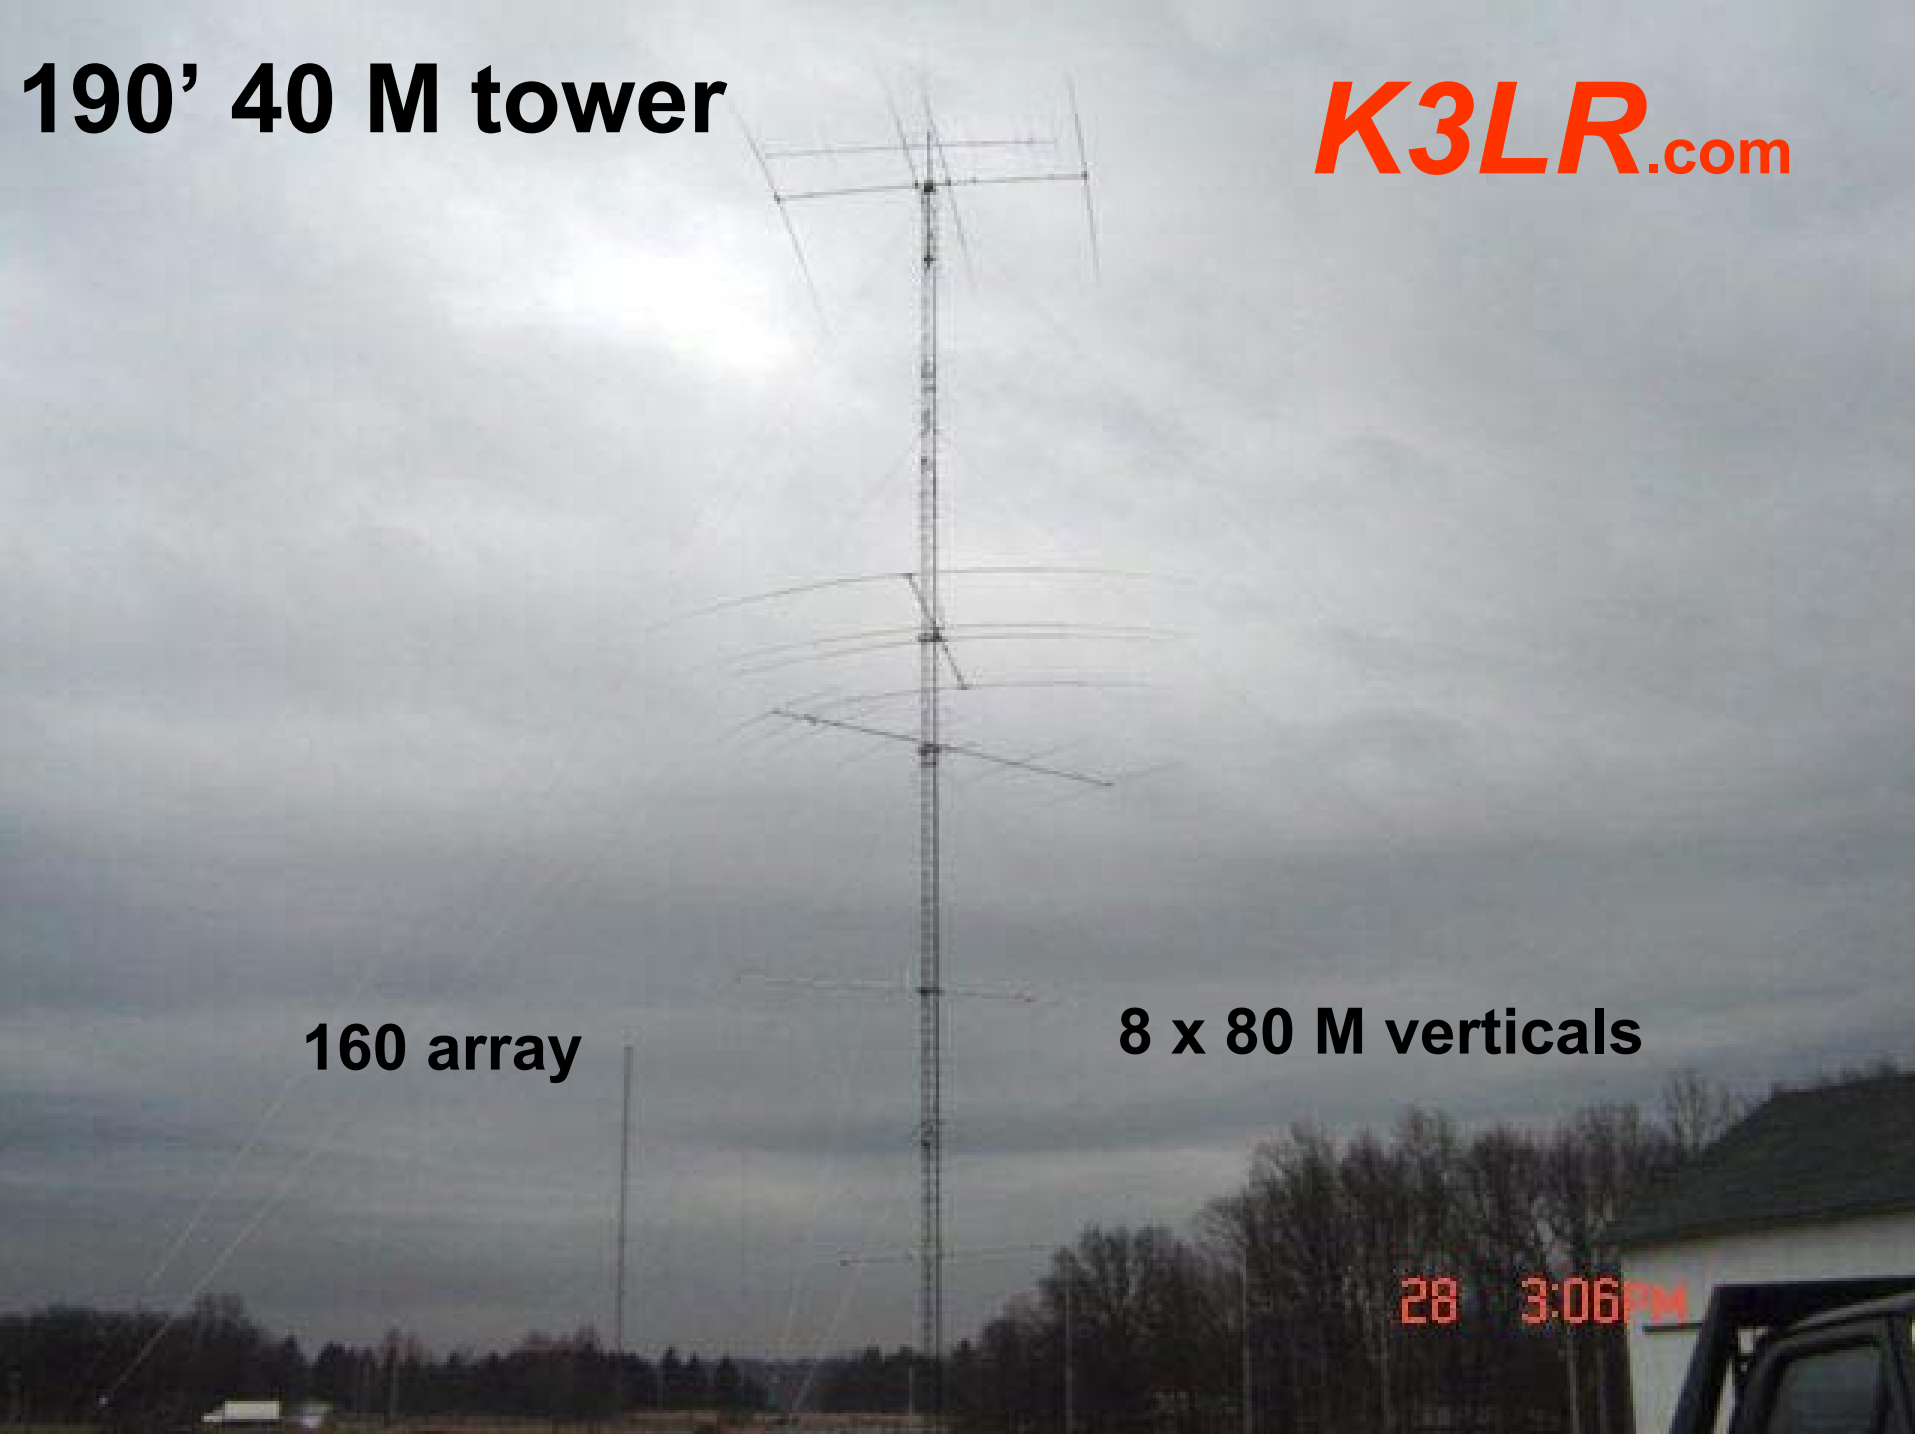

So What is the Secret?

K3LR.com

Base of 120' $\frac{1}{4}$ wave
160 M driven ele
L network
 $\frac{1}{4}$ wave shorted stub

K3LR.com

Use 4 parasitic wires
For 3 L vertical beam

Base insulated

Base of 80 meter vertical

Switch control
For TWO 4 squares
80 meters #1

K3LR.com

190' 40 M tower

K3LR.com

160 array

8 x 80 M verticals

28 3:06PM

190' 40 meter tower

7 el 10 @ 50'

K3LR.com

190 ft 40 meter tower at K3LR

5/8 wave vertical at 200' 10 M

7 ele 10 M beam @ 200'

4 el OWA 40
@ 190'

K3LR.com

28 3:06PM