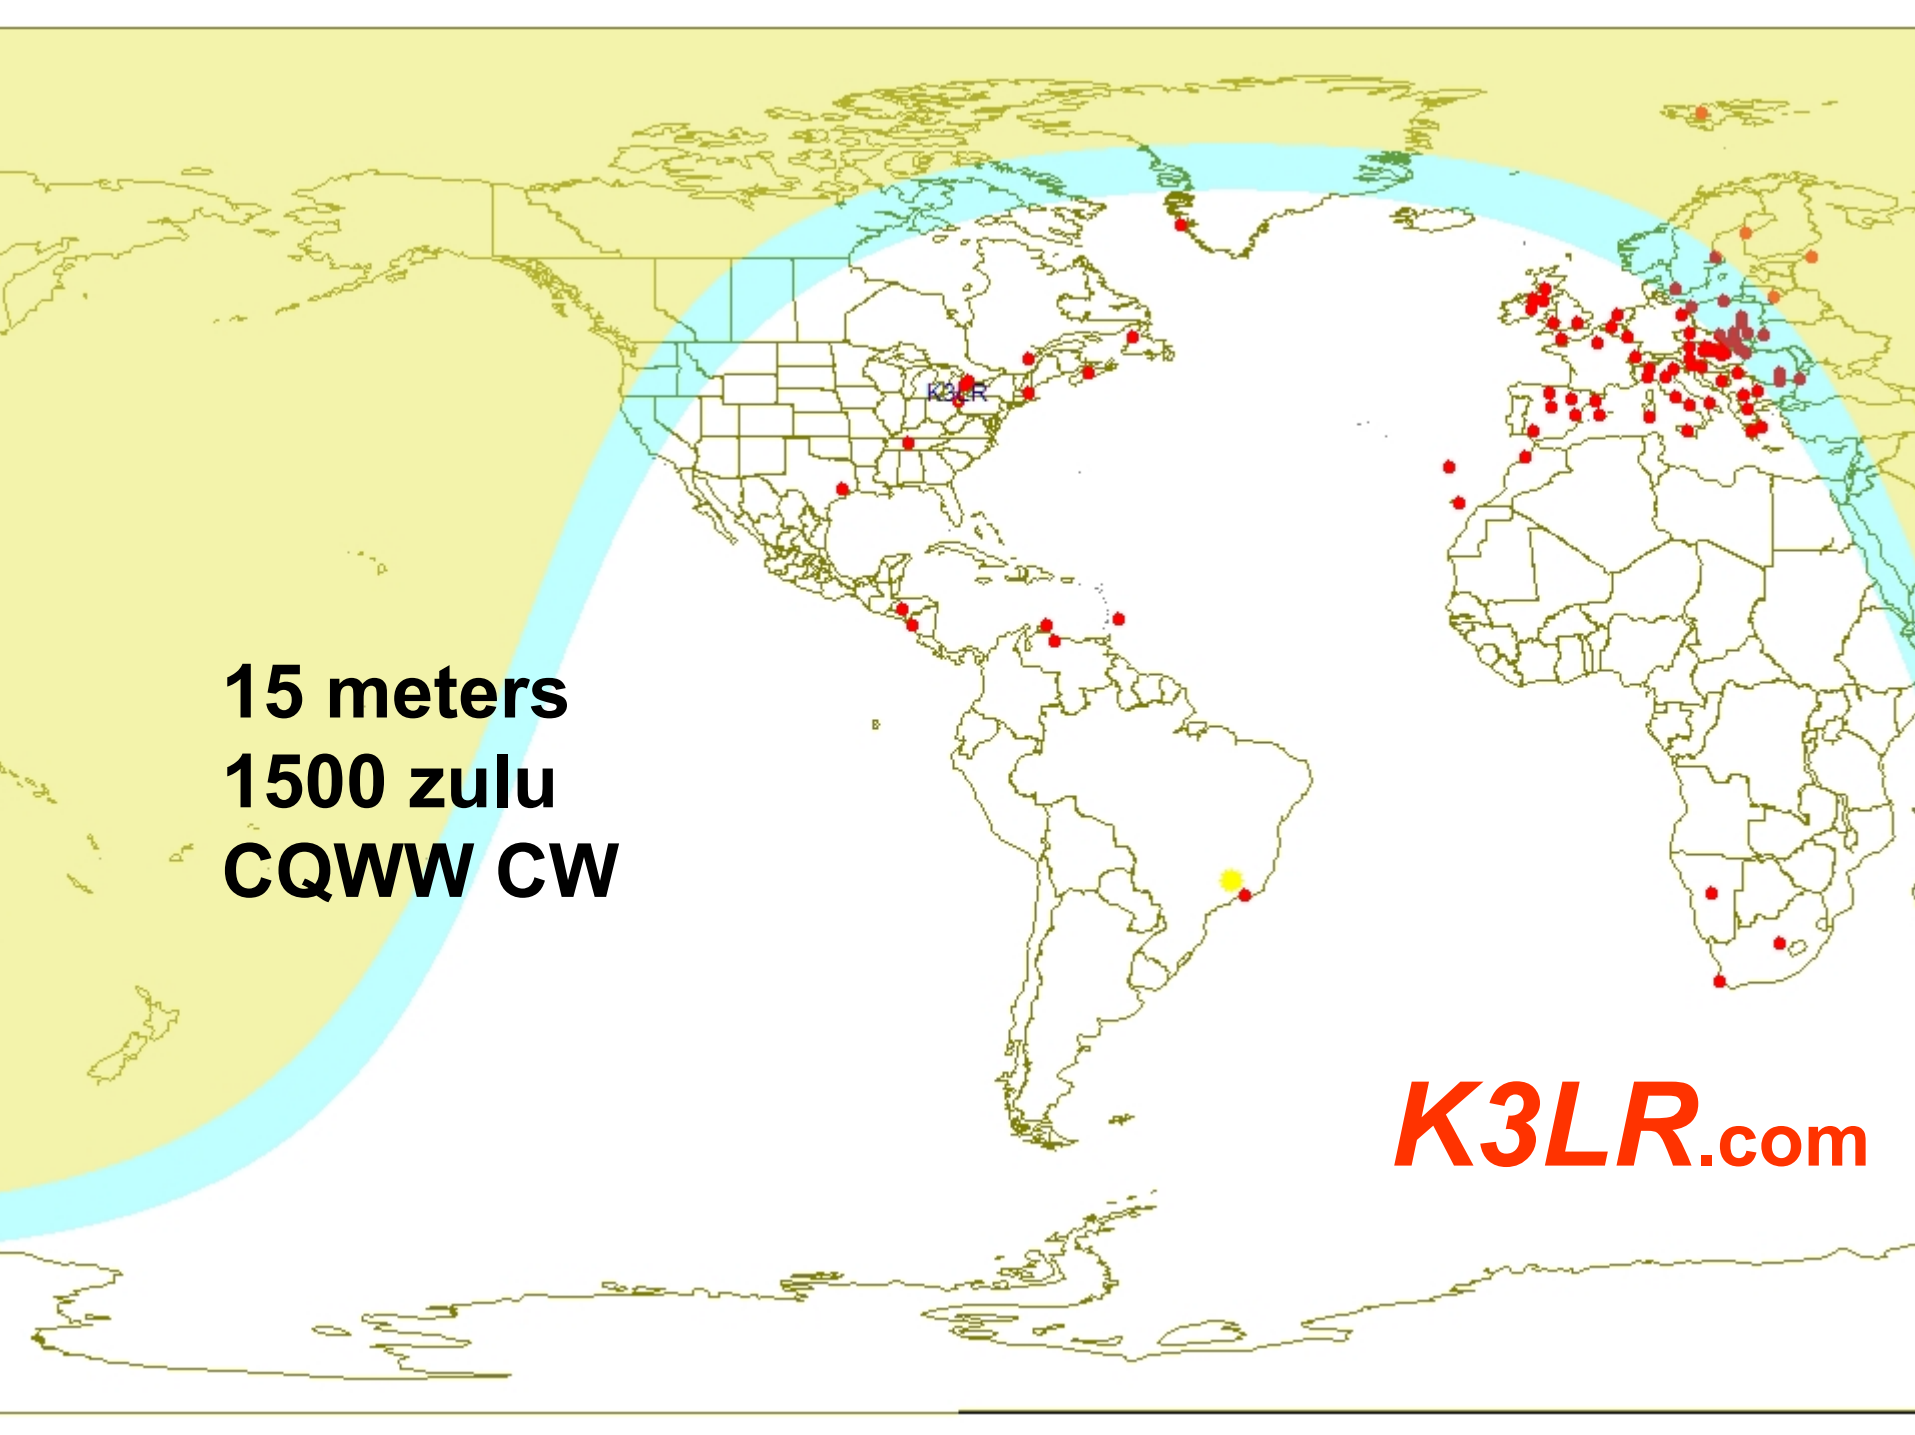

20 meters
0000zulu
CQWW PH

K3LR.com

80 meters
0700zulu
CQWW CW

K3LR.com

15 meters
1500 zulu
CQWW CW

K3LR.com

K3LR.com