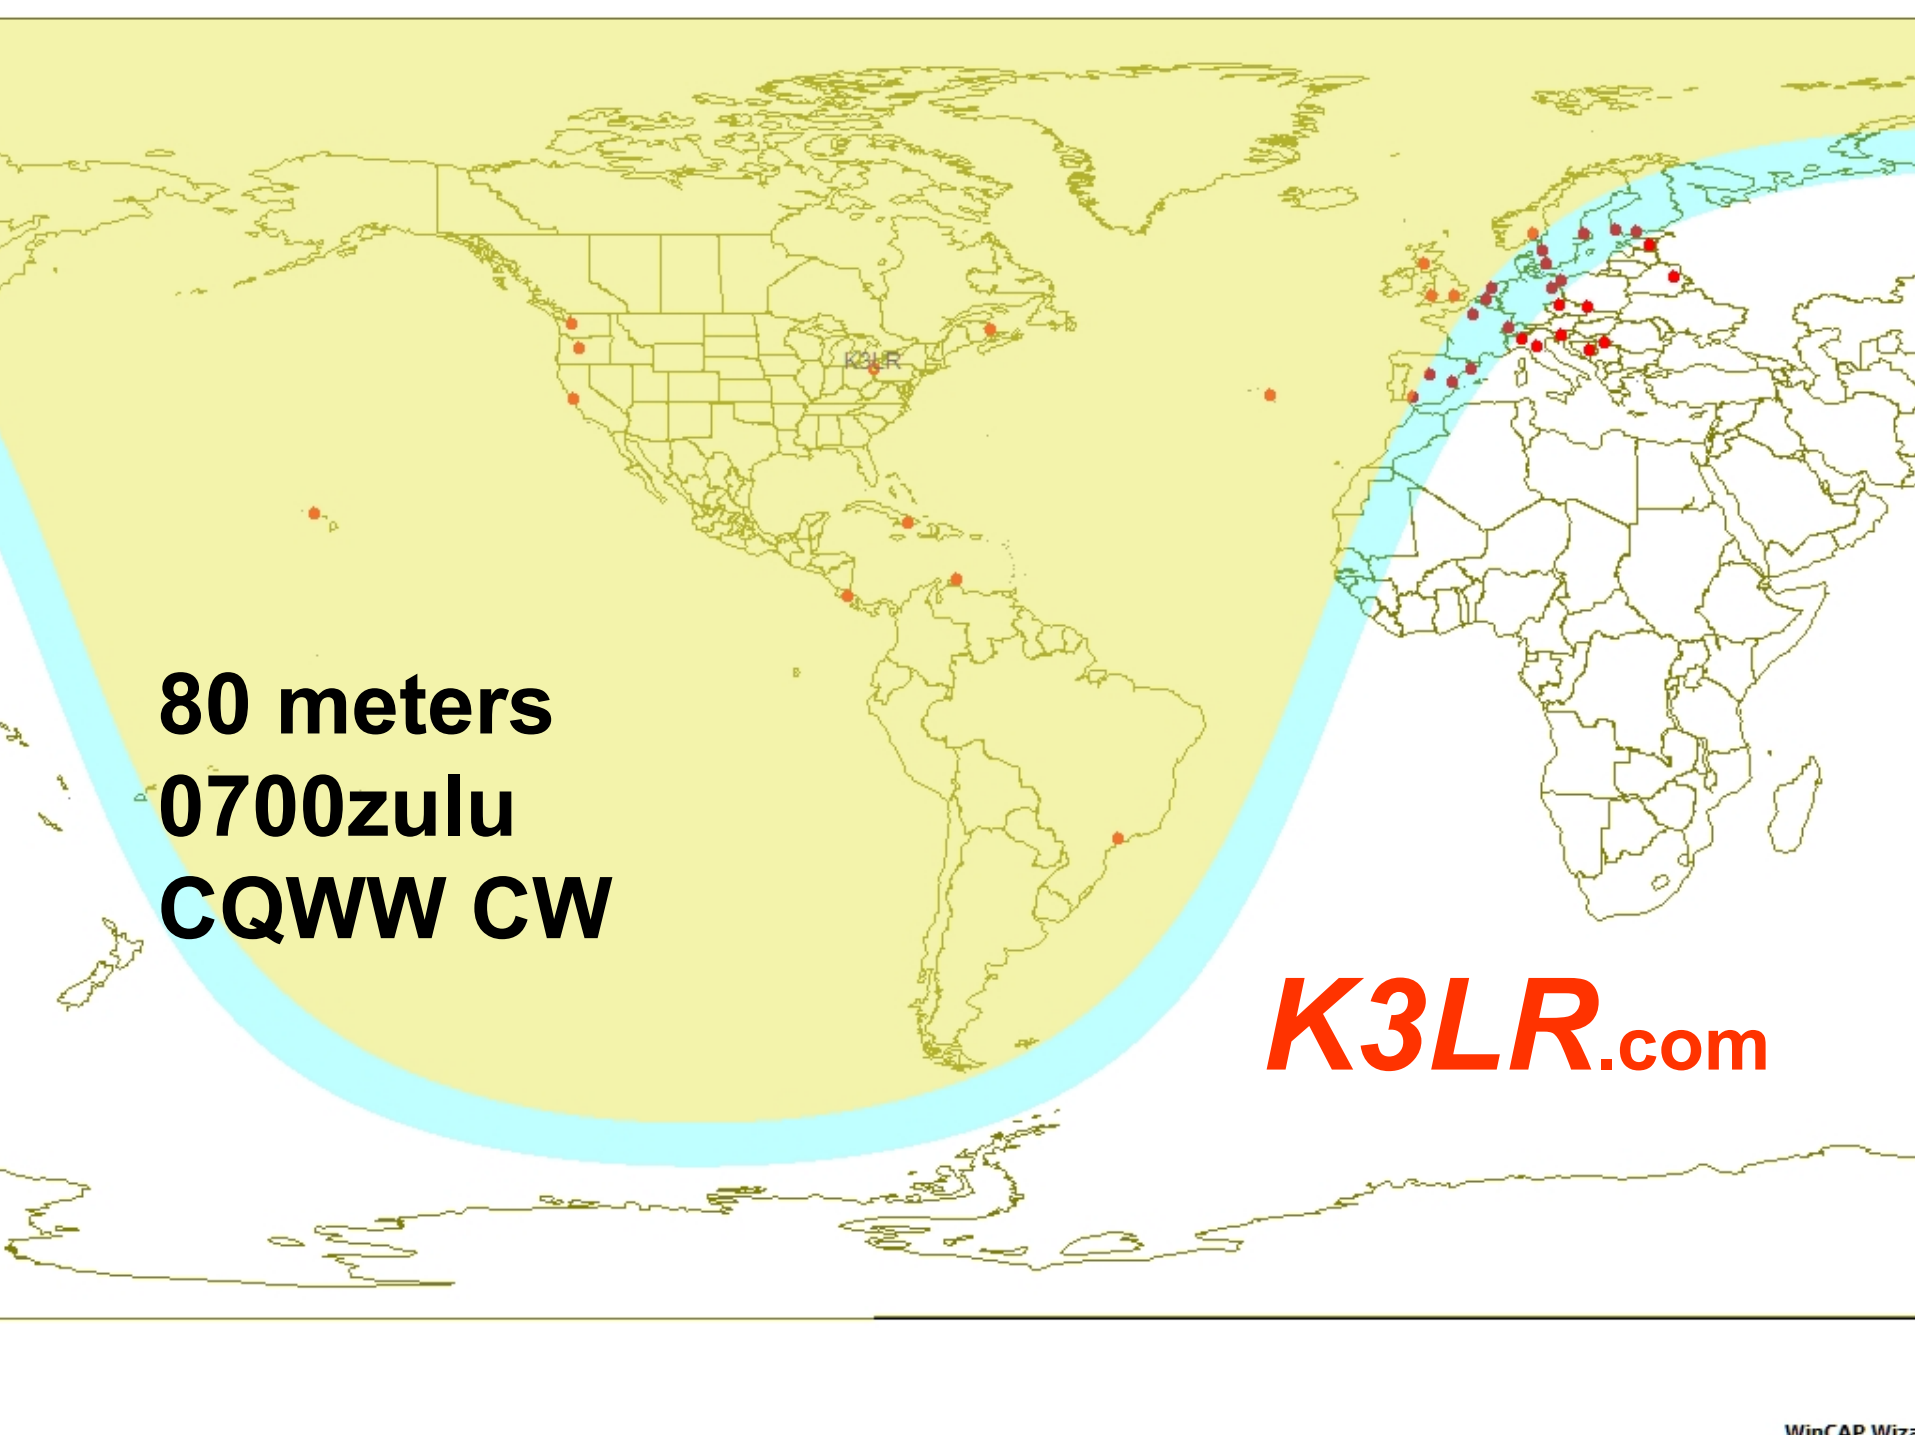

80 meters
0700zulu
CQWW CW

K3LR.com