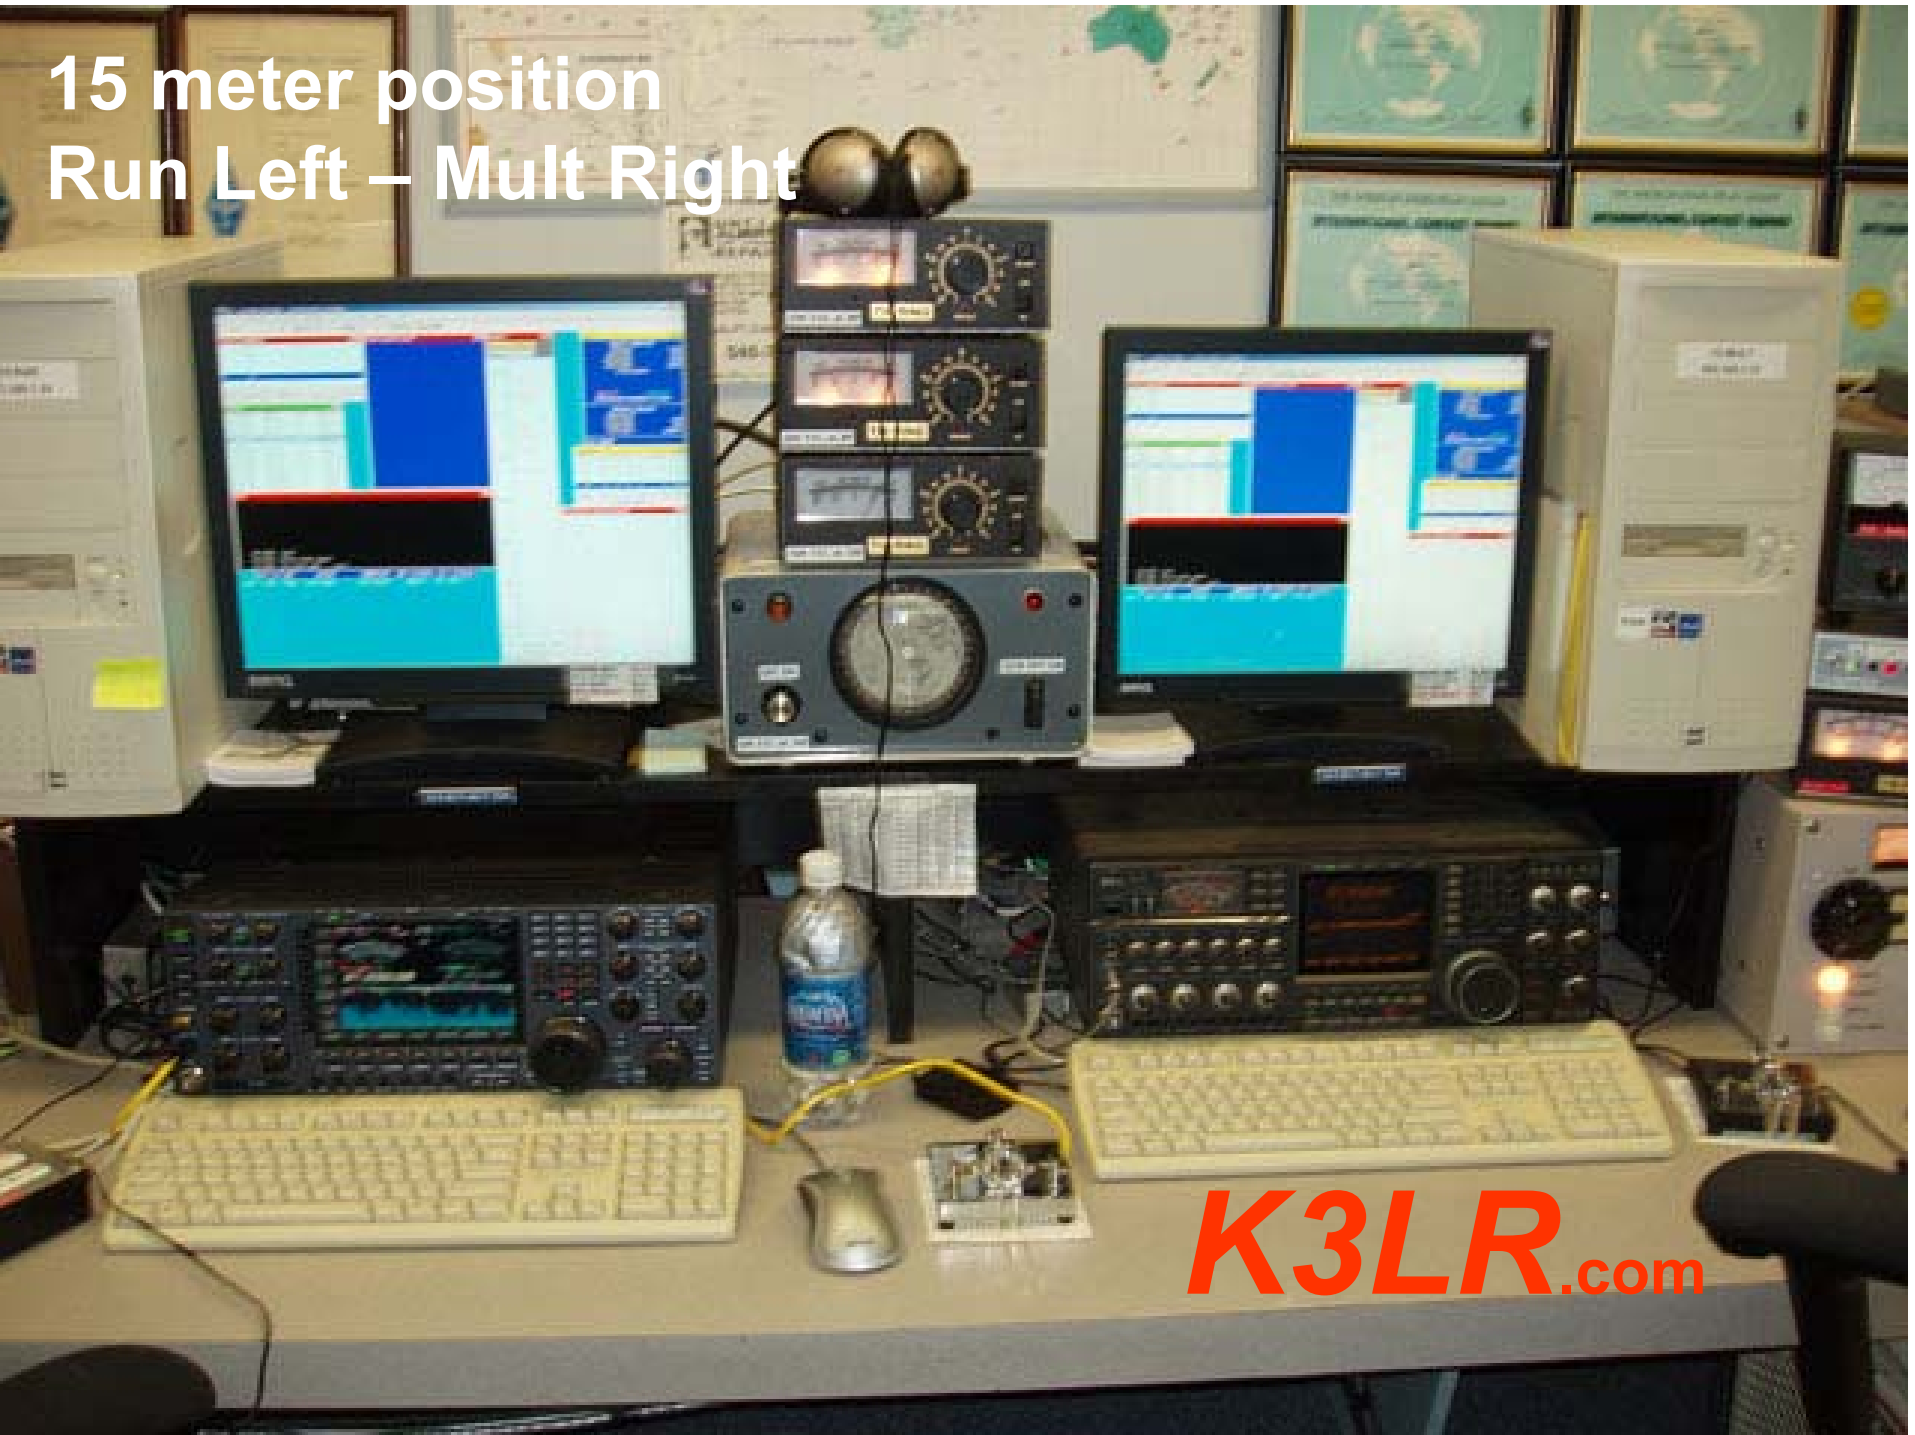

15 meter position
Run Left – Mult Right

K3LR.com